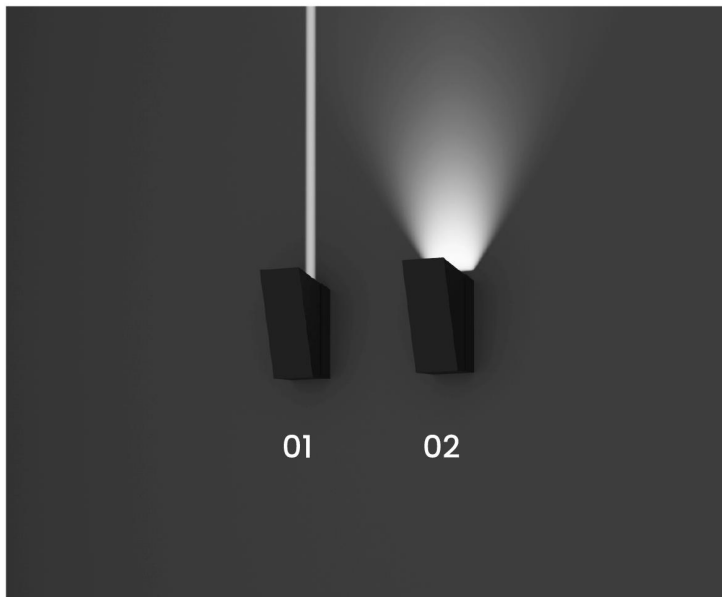

BRICK

3.5W - 01,02

171 X 75 X 57 mm

DARK GREY

3K

80+

IP 65