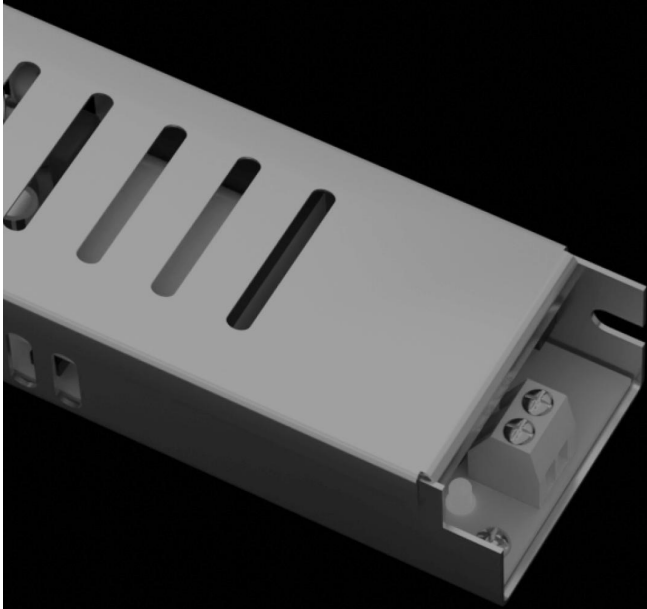

STRIPS AND SMPS