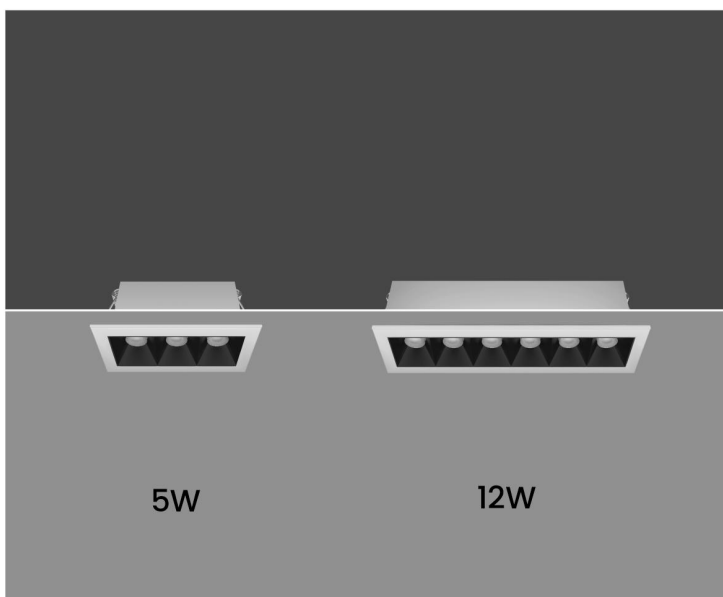

SLENDER

	5W	12W
	62 X 32 X 40 mm	108 X 32 X 40mm
	57 X 27.5mm	104 X 27.5 mm
	WH | BK	WH | BK
	3K 4K 6K CCT	3K 4K 6K CCT
	38°	38°
	90+	90+