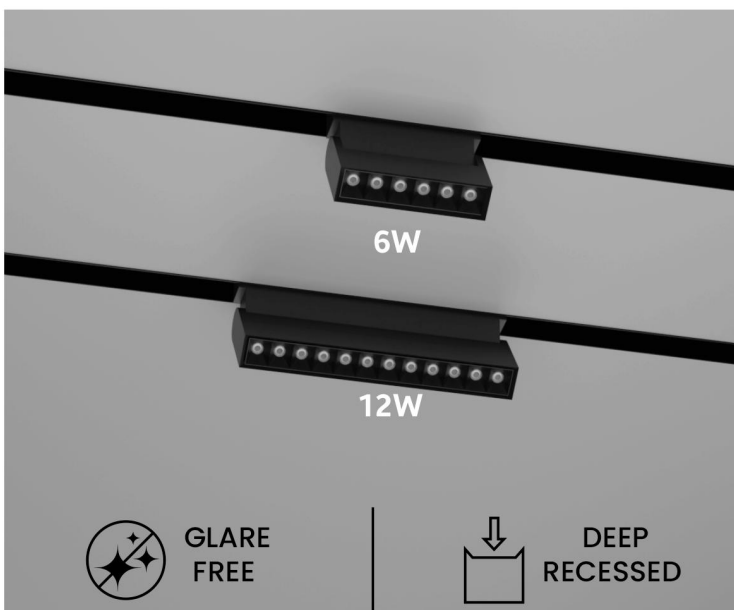

BESPOKE LAZER-M 10MM

	6W	12W
	112 X 22 X 25mm	230 X 22 X 100mm
	BLACK	BLACK
	3K 4K 6K	3K 4K 6K
	36°	36°
	80+	80+