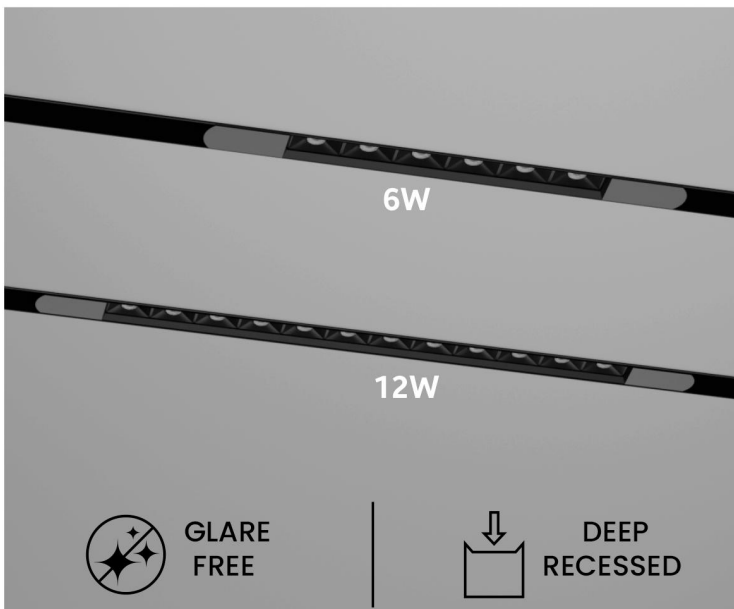

GLOBE 20MM

	7W
	Ø 100mm
	BLACK
	3K 4K 6K
	120°
	80+

LASSO 20MM

	16W
	1 METER
	BLACK
	3K 4K 6K
	120°
	80+

ACCESSORIES FOR BESPOKE 20MM

PHOTO	NAME
	<p>RECESSED TRACK</p>
	<p>SURFACE TRACK</p>
	<p>END CAP</p>
	<p>STRIGHT JOINTER</p>
	<p>2 WAY JOINTER</p>
	<p>POWER SUPPLY CODE</p>
	<p>L JOINTER</p>
	<p>IP 65 POWER SUPPLY 100W</p>
	<p>IP 65 POWER SUPPLY 200W</p>
	<p>300MM CURVED JOINTER</p>

BESPOKE LINEAR 10MM

	10W	20W
	300 X 22 X 25mm	600 X 22 X 25mm
	BLACK	BLACK
	3K 4K 6K	3K 4K 6K CCT
	120°	120°
	80+	80+

BESPOKE LAZER 10MM

	6W	12W
	112 X 22 X 25mm	220 X 22 X 25mm
	BLACK	BLACK
	3K 4K 6K	3K 4K 6K
	36°	36°
	80+	80+