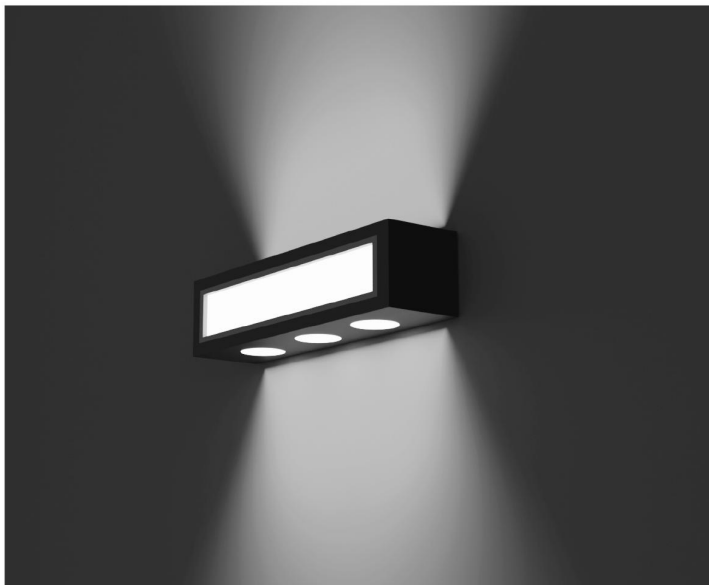

CREASE

	4W	6W	8W
	35 X 60 X 100 mm	35 X 80 X 100 mm	35 X 105 X 100 mm
	SANDY DARK GREY	SANDY DARK GREY	SANDY DARK GREY
	3K	3K	3K
	80+	80+	80+
	IP 65	IP 65	IP 65