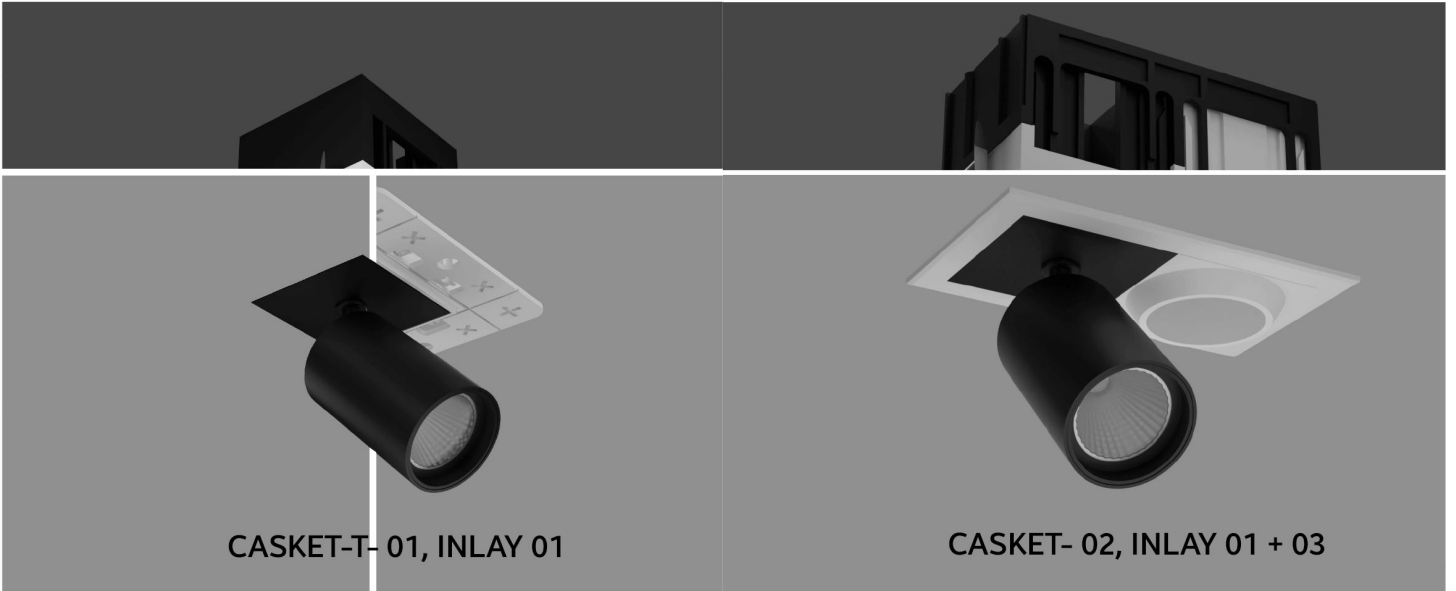

CASKET

	7W-01, 02, 03, 04	D
	44.3 X 44.3 X 62.5mm	44.3 X 44.3 X 55mm
	----	
	WH BK	WH BK
	   	----
	36° -38°	----
	80+	----

	01, 01-T	02, 02-T	03, 03-T
	64 X 64 X 55.5mm 88 X 88 X 55.5mm	108.5 X 64 X 55.5mm 132.5 X 88 X 55.5mm	153 X 64 X 55.5mm 177 X 88 X 55.5mm
	55 X 55mm 63 X 63mm	100 X 55mm 110 X 63mm	144 X 55mm 153 X 63mm
	04	04-T	
	197.5 X 64 X 55.5mm	221.5 X 88 X 55.5mm	
	189 X 55mm	198 X 63mm	