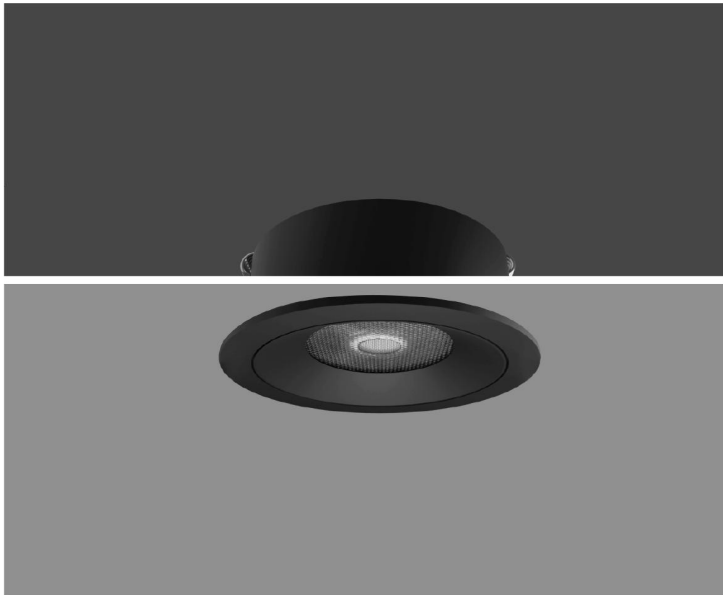

CORNET DOUBLE

	24W (12W X 2)
	162 X 83 X 83
	155 X 77mm
	WH | BK
	3K 4K 6K CCT
	15°, 24°, 36°, 60°
	80+

DWARF

	7W	12W
	62 X 25mm	72 X 28.3mm
	55 mm	65 mm
	WH | BK	WH | BK
	3K 4K 6K CCT	3K 4K 6K CCT
	36°	36°
	80+	80+

LEAN

	12W
	82 X 48mm
	75mm
	WH | BK
	3K 4K 6K CCT
	36°
	80+