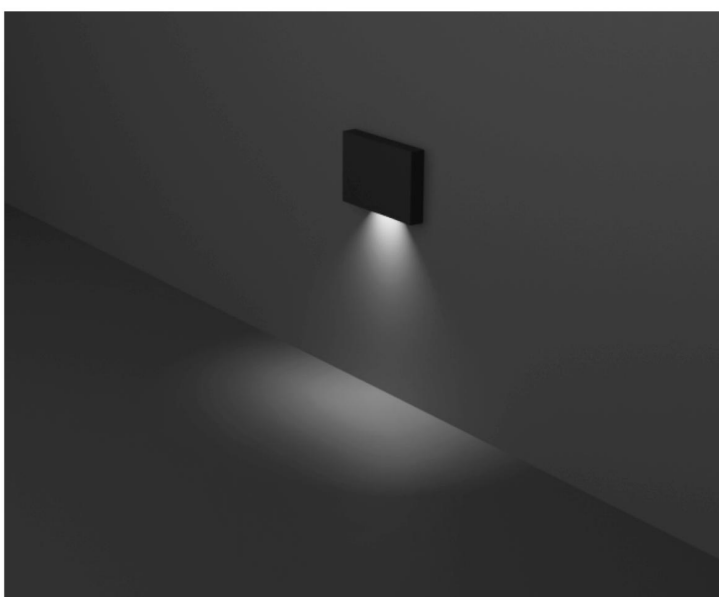

TOSS

	3W
	58 X 14mm
	WH | BK
	3K
	90°
	80+
	IP 65