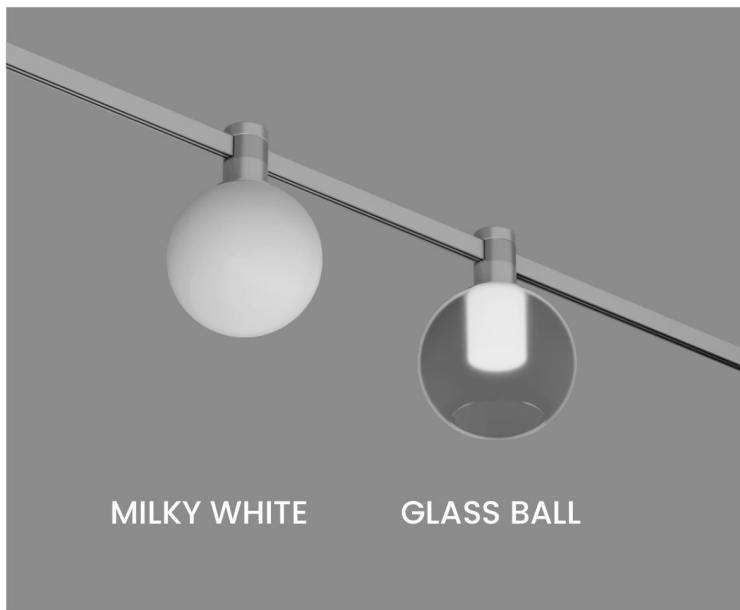

6W

36 X 84.5 mm

BRUSH GOLD

3K

36°

80+

AMBER SPOT LIGHT (360° ROTATION)

10W	
	80 X 30 mm (360° Rotation)
	BRUSH GOLD
	3K
	36°
	80+

AMBER MOVABLE SPOT LIGHT

12W	
	45 X 100mm (360° Rotation)
	BRUSH GOLD
	3K
	36°
	80+

AMBER CLEAR GLASS LAMP

7W	
	36 X 134.5 mm (Acrylic 20 mm)
	BRUSH GOLD
	3K
	36°
	80+

AMBER FROST GLASS BALL LAMP

	7W
	150 X 130mm
	BRUSH GOLD
	3K
	36°
	80+