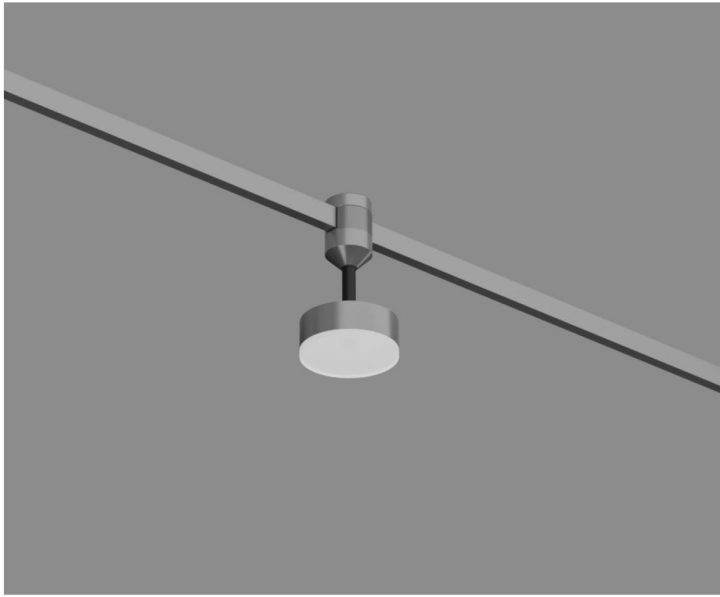

6W

36 X 84.5 mm

BRUSH GOLD

3K

36°

80+

AMBER SPOT LIGHT (360° ROTATION)

10W	
	80 X 30 mm (360° Rotation)
	BRUSH GOLD
	3K
	36°
	80+