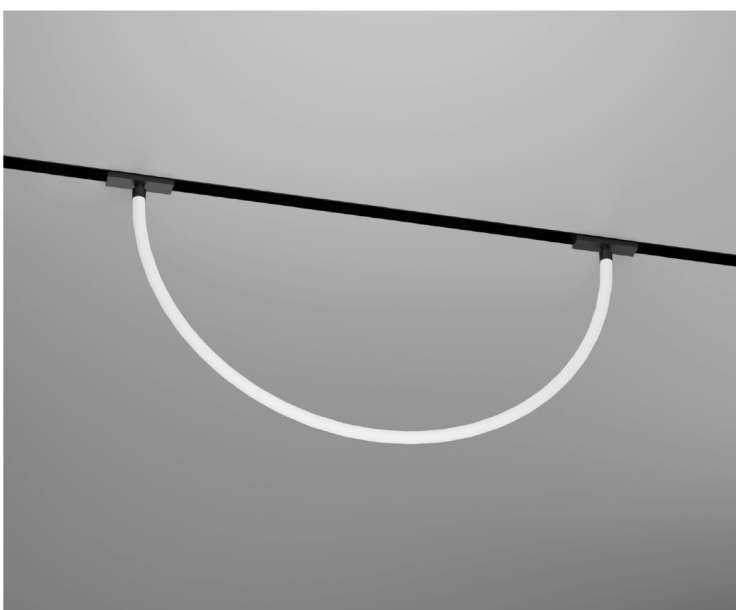

GLOBE 20MM

	7W
	Ø 100mm
	BLACK
	3K 4K 6K
	120°
	80+