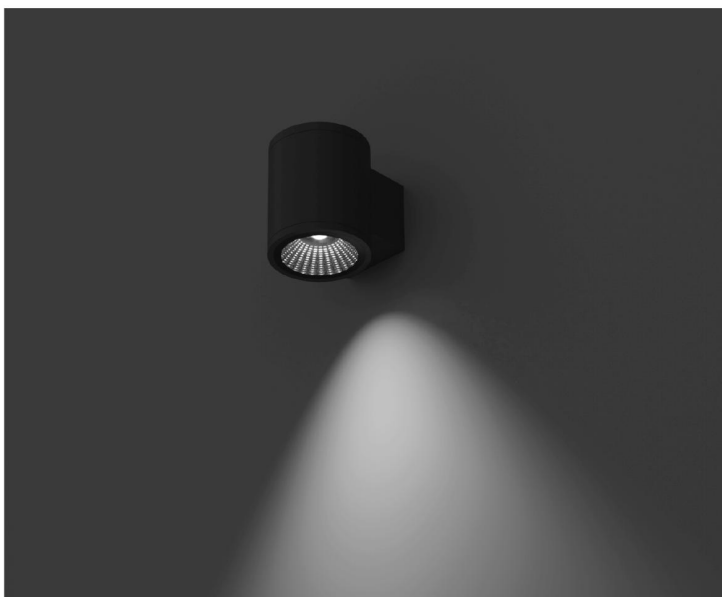

SUBWAY

	6W (6W x 1)	12W (6W x 2)
	66 X 54 mm	100 X 54 mm
	DARK GREY	DARK GREY
	3K	3K
	80+	80+
	IP 65	IP 65