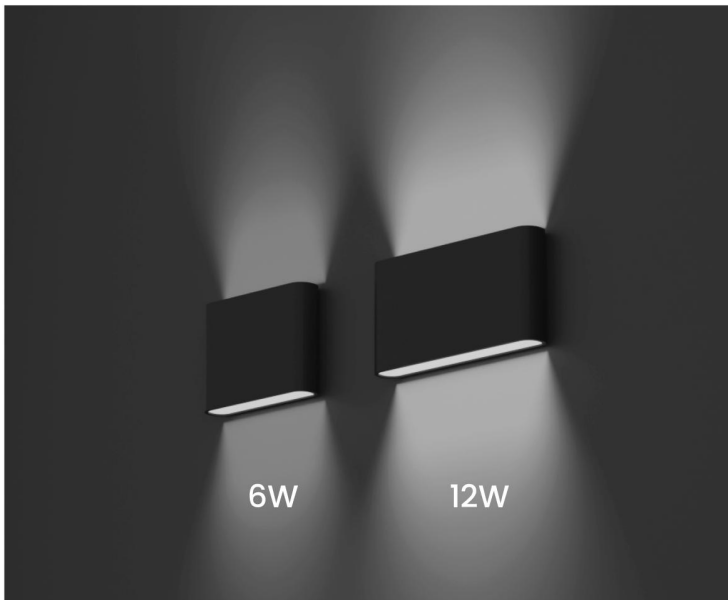

CUBOID-SURFACE

	6W
	42 X 32 X 120mm
	BK
	3K
	80+
	IP 65

SLATE

	6W	12W
	90 X 115 mm	90 X 175 mm
	DARK GREY	DARK GREY
	3K	3K
	80+	80+
	IP 65	IP 65

TURBINE

	12W

	DARK GREY
	3K
	80+
	IP 65