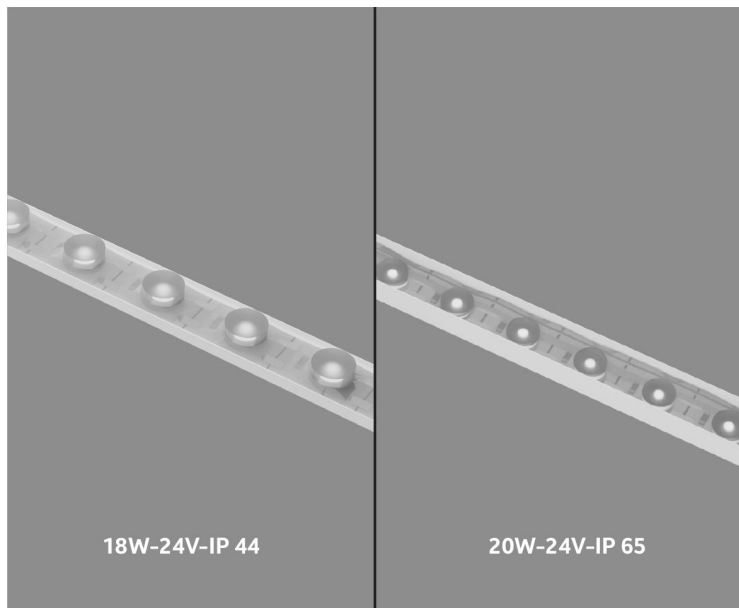

WASHER

	18W-24V-IP 44	20W-24V-IP 65
	36 X 21 X 37mm/ Per 5 mtr	18 X 16mm/ Per 5 mtr
	SILICON	SILICON
	2700K / 3000K	2700K / 3000K
	24°	24°
	90+	90+
	IP 44	IP 65