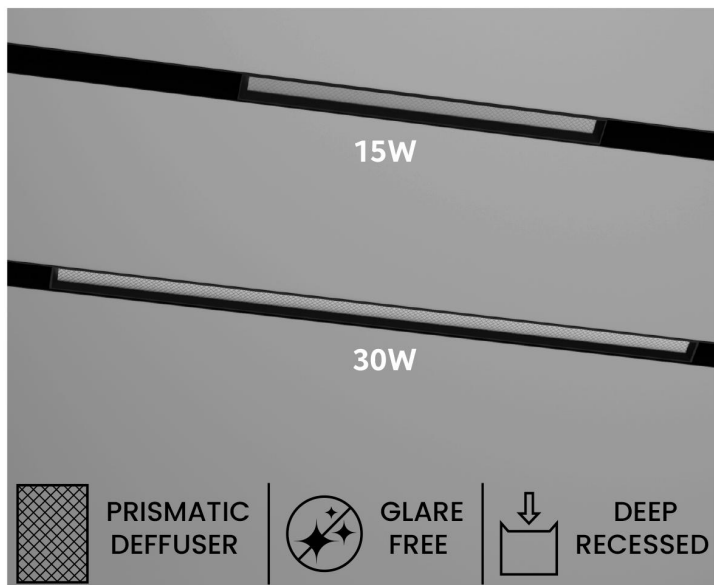

BESPOKE LINEAR 20MM

	15W	30W
	300 X 22 X 25mm	600 X 22 X 25mm
	BLACK	BLACK
	3K 4K 6K CCT	3K 4K 6K CCT
	120°	120°
	80+	80+