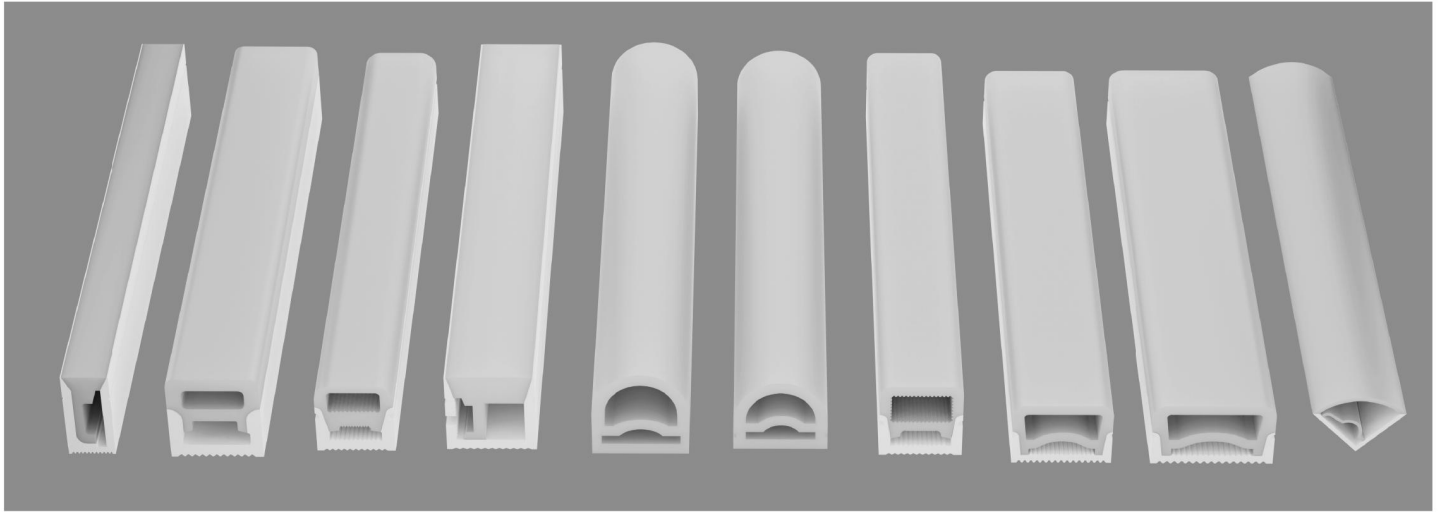

CLAY SERIES