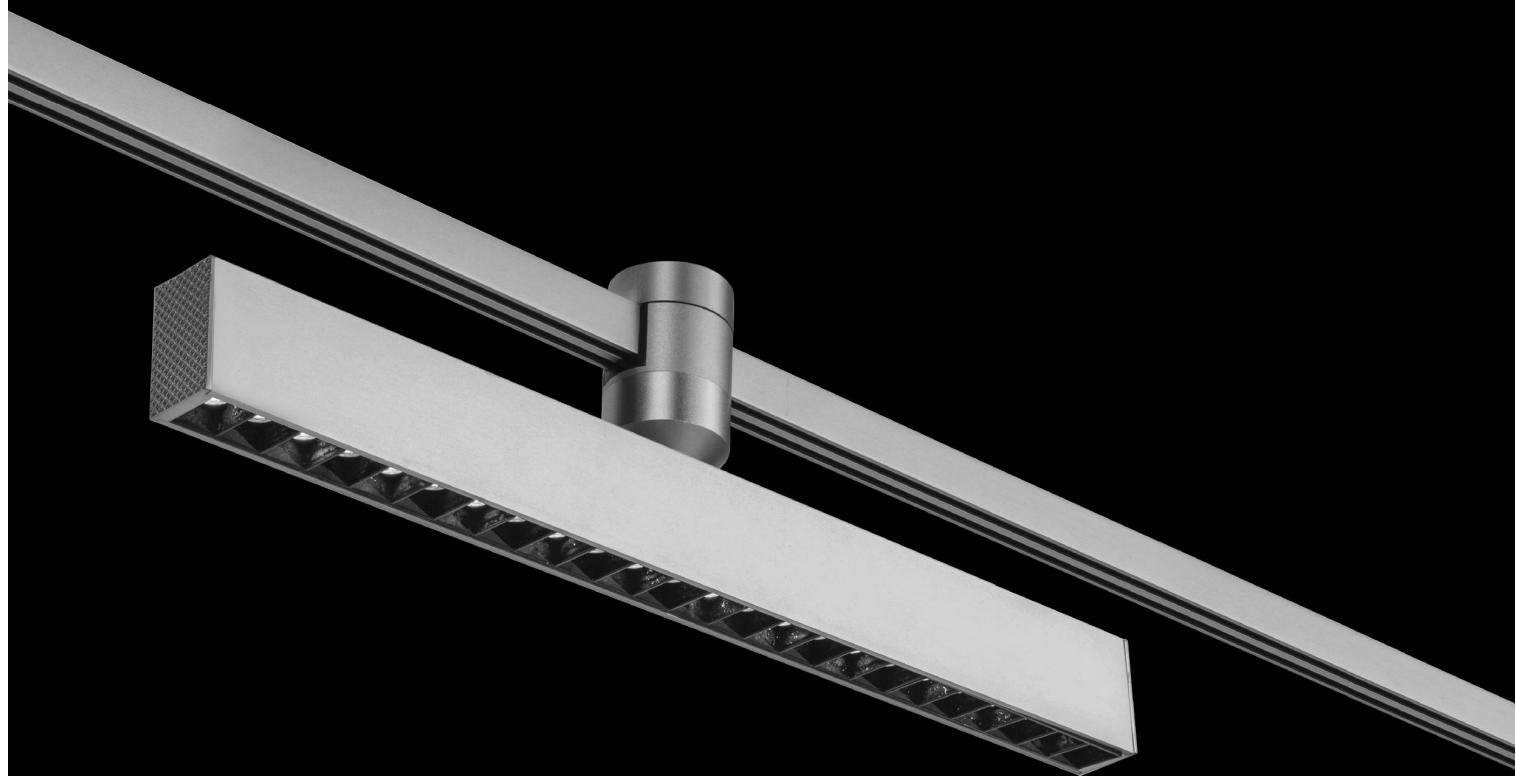

AMBER SERIES