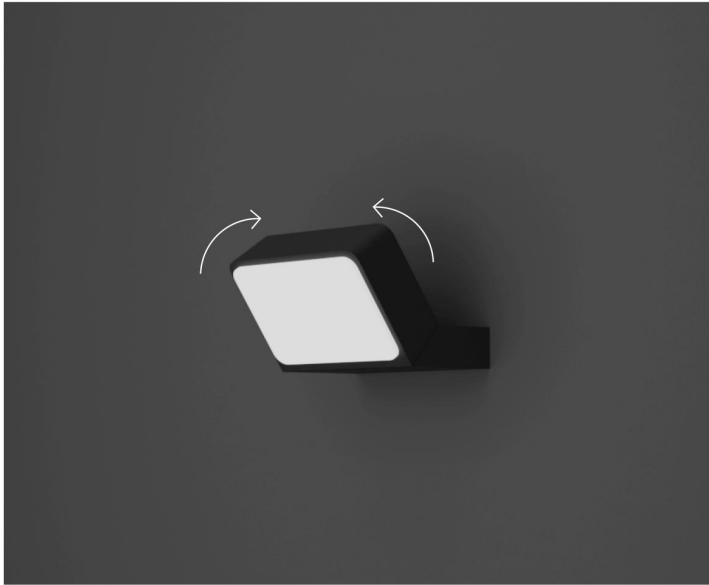

FLOOD

	12W
	153 X 142 X 38 mm
	DARK GREY
	3K
	80+
	IP 65

HUNCH

	SMALL	LARGE
	321 X 201 X 201 mm	527 X 330 X 330 mm
	DARK GREY	DARK GREY
	3K	3K
	IP 65	IP 65
	E-27	E-27

TIMBER-BOLARD-SMALL

	7W
	160 X 200 mm
	DARK GREY
	3K
	80+
	IP 65