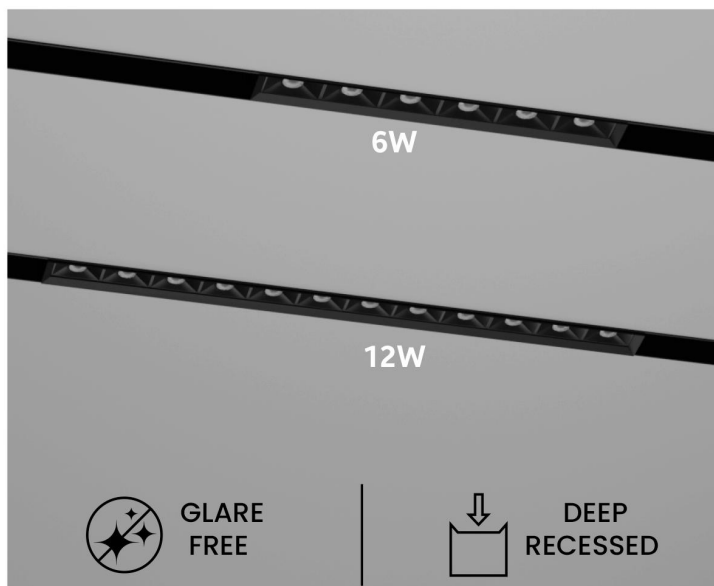

BESPOKE LAZER 20MM

	6W	12W
	112 X 22 X 25mm	220 X 22 X 25mm
	BLACK	BLACK
	3K 4K 6K CCT	3K 4K 6K CCT
	36°	36°
	80+	80+