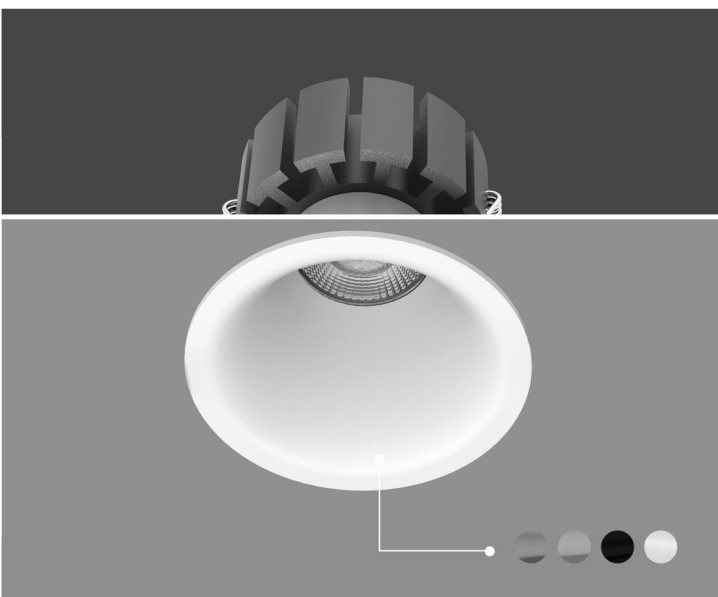

COGENT

	5W	5W-SQUARE
	50 X 45mm	50 X 50 X 45mm
	45mm	45mm
	WH	WH
	3K 4K 6K CCT	3K 4K 6K CCT
	24°	24°
	80+	80+