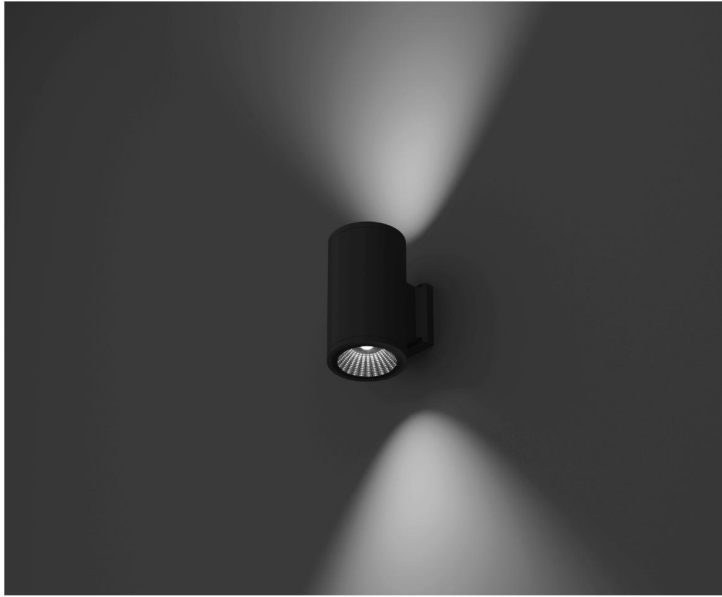

SCOPE

	12W (6W x 2)	20W (10W x 2)
	130 X 88 mm	108 X 90 mm
	DARK GREY	DARK GREY
	3K	3K
	80+	80+
	IP 65	IP 65

SCOPE-02

	12W (12W x 1)	20W (20W x 1)
	160 X 165 mm	160 X 165 mm
	DARK GREY	DARK GREY
	3K	3K
	80+	80+
	IP 65	IP 65

SCOPE

	24W (12W x 2)	40W (20W x 2)
	260 X 90 X 147 mm	260 X 165 mm
	DARK GREY	DARK GREY
	3K	3K
	80+	80+
	IP 65	IP 65