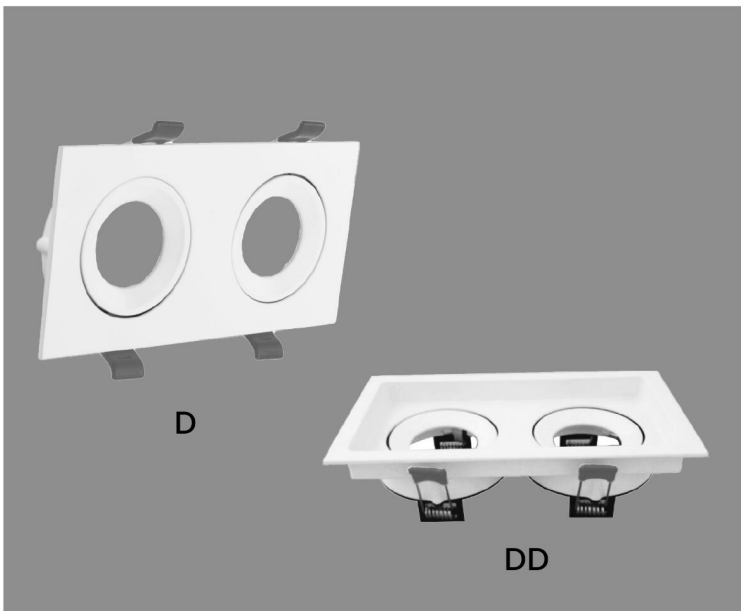

FRINGE

	SQUARE DEEP	SQUARE WALL WASHER
	82 X 82 mm	82 X 82mm
	□ 78 X 78mm	○ 75mm □ 78 X 78 mm
	WW | BG | BB	WW | BG | BB