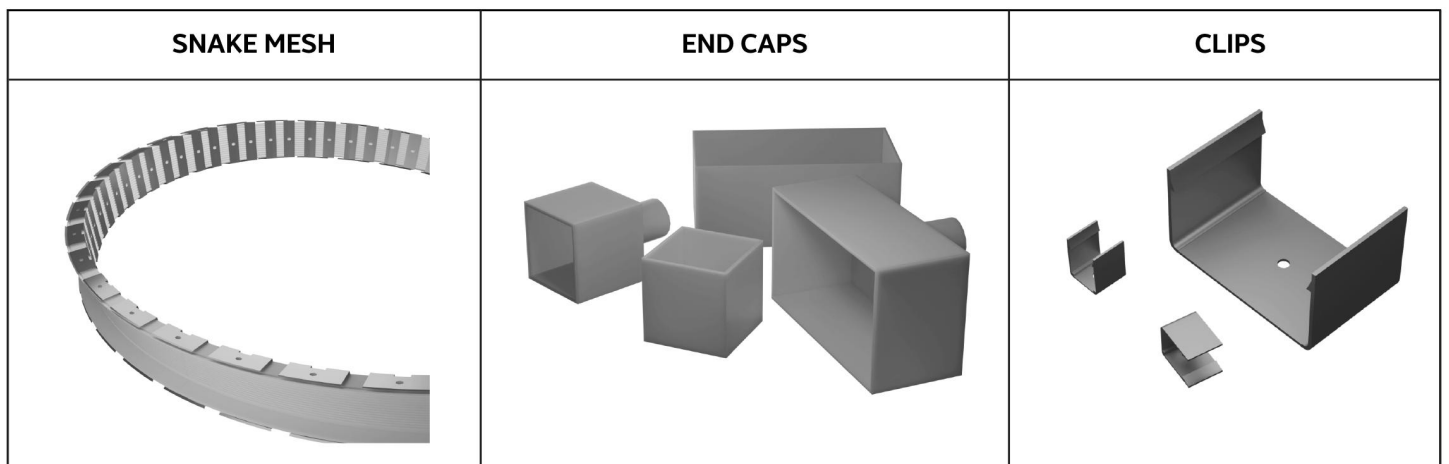

0612	0808	1212	1212	1313	1513	1616	2014	3020	1818
	6 X 12mm	8 X 8mm	12 X 12mm	12 X 12mm	13 X 13mm	15 X 13mm	16 X 16mm	20 X 14mm	30 X 20mm	18 X 18mm
	PCB 5mm	PCB 5mm	PCB 6mm	PCB 5-6mm	PCB 8mm	PCB 10mm	PCB 8mm	PCB 10-12mm	—	—
	6mm	8mm	12mm	12mm	13mm	15mm	6mm	20mm	—	—
	80+	80+	80+	80+	80+	80+	80+	80+	80+	80+