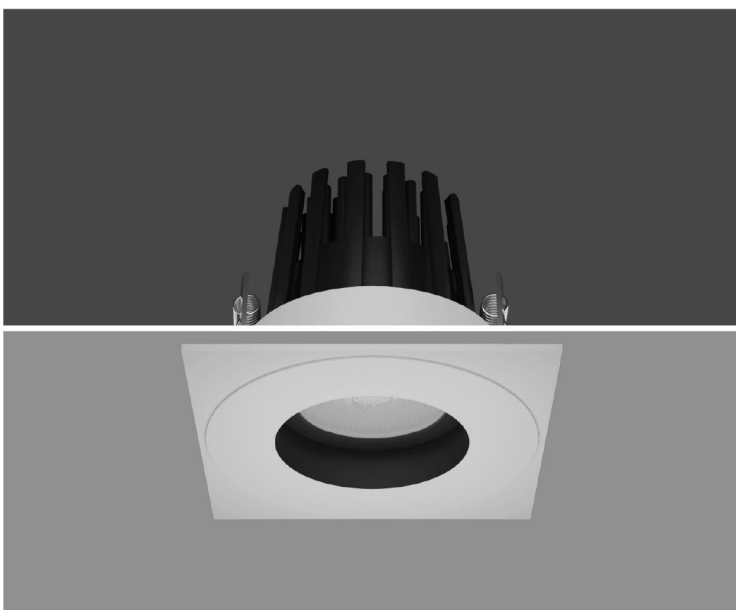

SINK

	11W	15W
	70 X 64mm	78 X 70mm
	65mm	70mm
	WH	WH
	3K 4K CCT	3K 4K
	24°	24°
	90+	90+