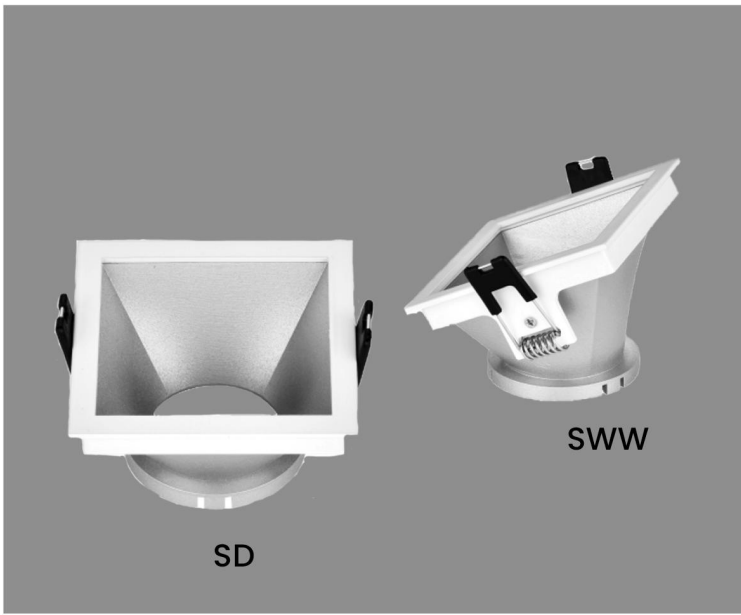

FRINGE

	P	SQUARE DEEP
	85 X 32 mm	90 X 41mm
	○ 75mm □ 75 X 75mm	□ 80 X 80 mm
	WW BG BB	WH BK

FRINGE

	ROUND/SQUAER MOVABLE	SQUARE TRIMLESS
	92 X 38 mm	92 X 92mm
	○ 85mm □ 85 X 85mm	□ 85 X 76 mm
	WH BK	WH BK