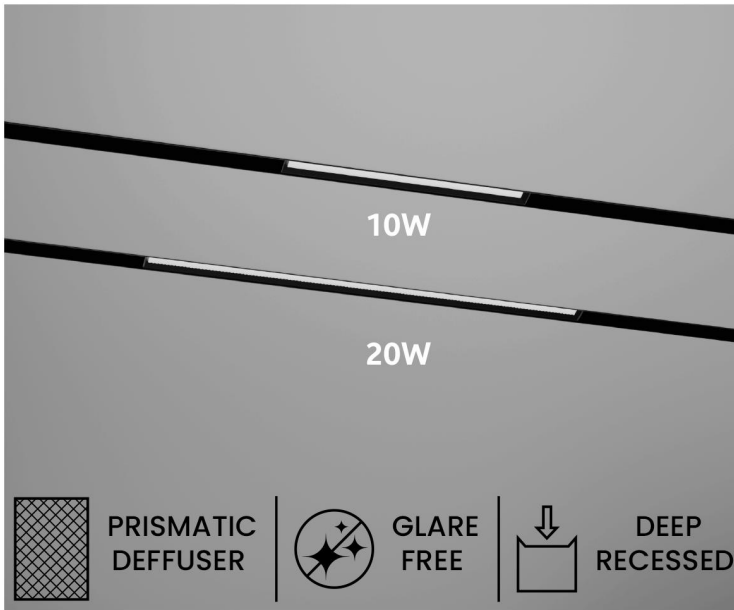

GLOBE 20MM

	7W
	Ø 100mm
	BLACK
	3K 4K 6K
	120°
	80+

LASSO 20MM

	16W
	1 METER
	BLACK
	3K 4K 6K
	120°
	80+

ACCESSORIES FOR BESPOKE 20MM

PHOTO	NAME
	<p>RECESSED TRACK</p>
	<p>SURFACE TRACK</p>
	<p>END CAP</p>
	<p>STRIGHT JOINTER</p>
	<p>2 WAY JOINTER</p>
	<p>POWER SUPPLY CODE</p>
	<p>L JOINTER</p>
	<p>IP 65 POWER SUPPLY 100W</p>
	<p>IP 65 POWER SUPPLY 200W</p>
	<p>300MM CURVED JOINTER</p>