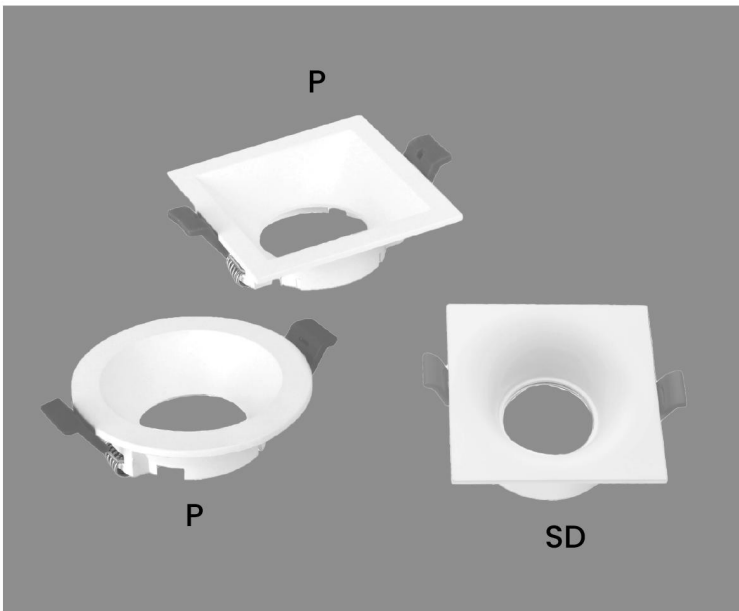

FRINGE

	P	SQUARE DEEP
	85 X 32 mm	90 X 41mm
	○ 75mm □ 75 X 75mm	□ 80 X 80 mm
	WW BG BB	WH BK

FRINGE

	ROUND/SQUAER MOVABLE	SQUARE TRIMLESS
	92 X 38 mm	92 X 92mm
	○ 85mm □ 85 X 85mm	□ 85 X 76 mm
	WH BK	WH BK