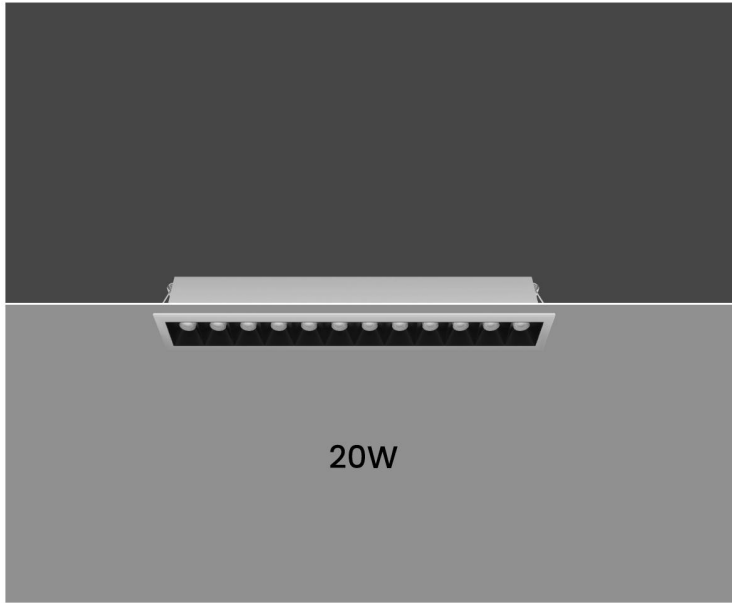

SLENDER

	20W
	204 X 32 X 40mm
	200 X 27.5mm
	WH | BK
	3K 4K 6K CCT
	38°
	90+