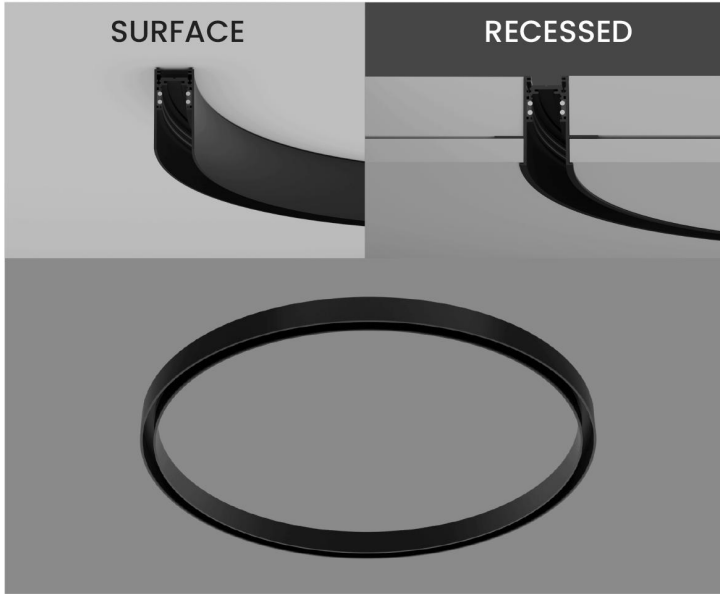

BESPOKE CIRCULAR 20MM

	10W	20W
	300 X 22 X 25mm	600 X 22 X 25mm
	BLACK	BLACK
	3K 4K 6K	3K 4K 6K CCT
	120°	120°
	80+	80+

BESPOKE LAZER CIRCULAR 20MM

	6W	12W
	112 X 22 X 25mm	220 X 22 X 25mm
	BLACK	BLACK
	3K 4K 6K	3K 4K 6K
	36°	36°
	80+	80+

BESPOKE CIRCULAR CIRCULAR 20MM

	7W	10W	15W
	35 X 80mm	45 X 100mm	45 X 155mm
	BLACK	BLACK	BLACK
	3K 4K 6K	3K 4K 6K	3K 4K 6K
	36°	36°	36°
	80+	80+	80+

BESPOKE CIRCULAR ALUMINIUM TUBE

		
600MM	900MM	1200MM
		
1 METER	2METER	3METER