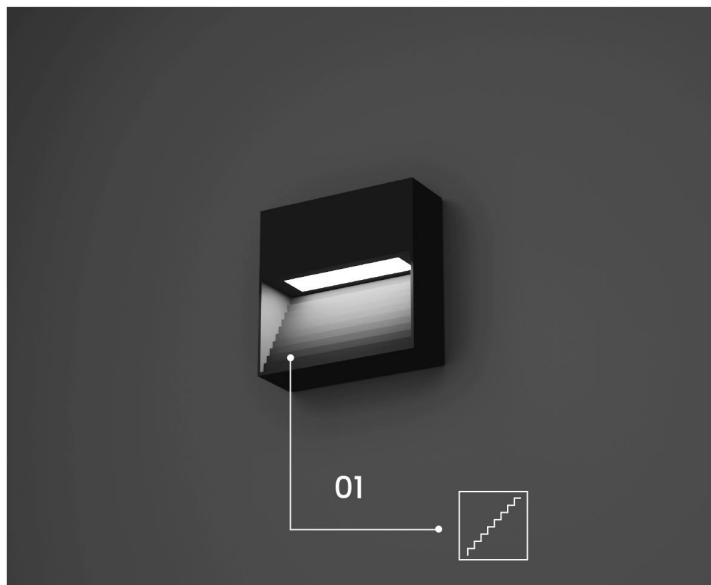

OUTDOOR LIGHTS

ECONOMIC
SERIES

CAVITY

	3W	6W
	140 X 60 mm	120 X 60 mm
	DARK GREY	DARK GREY
	3K	3K
	80+	80+
	IP 65	IP 65

CAVITY-SF

	6W
	85 X 85 X 53 mm
	DARK GREY
	3K
	80+
	IP 65

CAVITY-SF

	6W-02	6W-03
	148 X 148 X 35 mm	145 X 35 mm
	DARK GREY	DARK GREY
	3K	3K
	80+	80+
	IP 65	IP 65