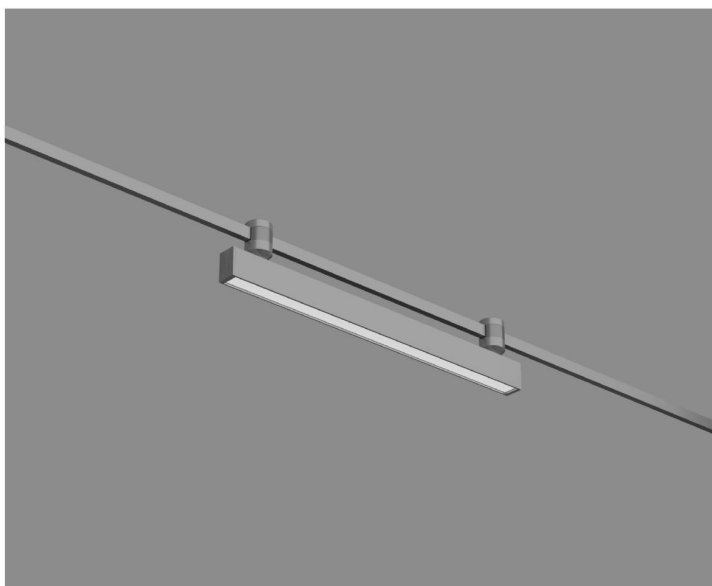

AMBER SERIES

AMBER LINEAR GRILLE

10W

196 X 36 X 102mm

BRUSH GOLD

3K

36°

80+