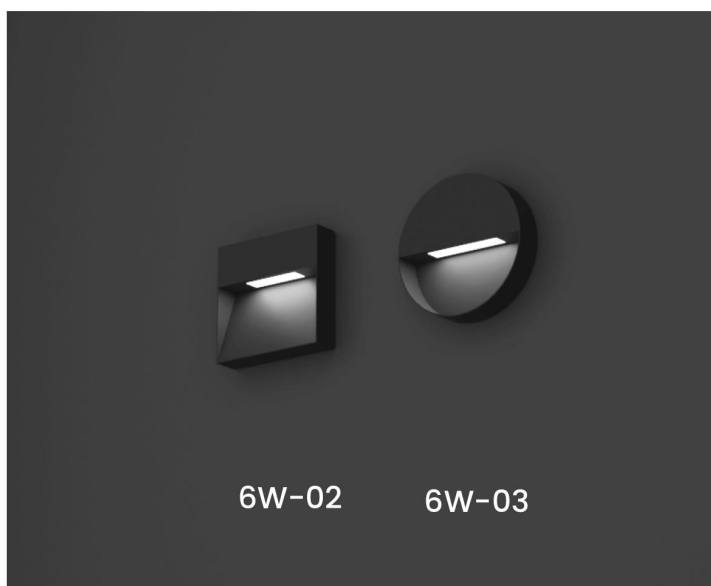

OUTDOOR LIGHTS

ECONOMIC
SERIES

CAVITY

	3W	6W
	140 X 60 mm	120 X 60 mm
	DARK GREY	DARK GREY
	3K	3K
	80+	80+
	IP 65	IP 65

CAVITY-SF

	6W
	85 X 85 X 53 mm
	DARK GREY
	3K
	80+
	IP 65

CAVITY-SF

	6W-02	6W-03
	148 X 148 X 35 mm	145 X 35 mm
	DARK GREY	DARK GREY
	3K	3K
	80+	80+
	IP 65	IP 65