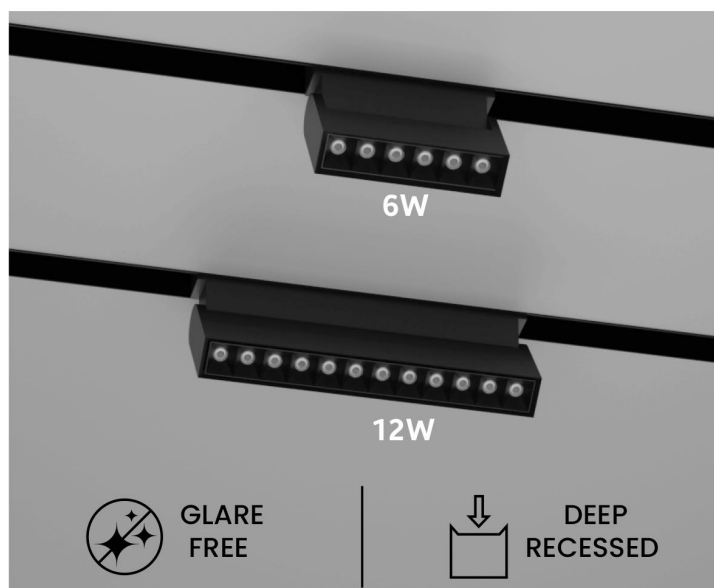

BESPOKE SERIES

BESPOKE LINEAR 20MM

	15W	30W
	300 X 22 X 25mm	600 X 22 X 25mm
	BLACK	BLACK
	3K 4K 6K CCT	3K 4K 6K CCT
	120°	120°
	80+	80+

BESPOKE LAZER 20MM

	6W	12W
	112 X 22 X 25mm	220 X 22 X 25mm
	BLACK	BLACK
	3K 4K 6K CCT	3K 4K 6K CCT
	36°	36°
	80+	80+