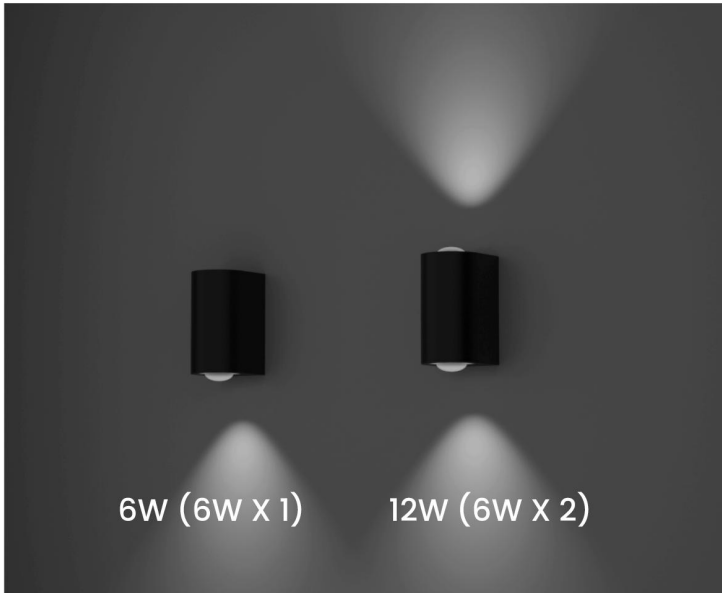

CLIFF

	6W (6W x 1)	12W (6W x 2)
	68 x 75 mm	68 x 75 mm
	DARK GREY	DARK GREY
	3K	3K
	80+	80+
	IP 65	IP 65

DICE

	6W (1.5W x 4)
	85 x 85 mm
	DARK GREY
	3K
	80+
	IP 65

TOOTH

	6W
	170 x 94 mm
	DARK GREY
	3K
	80+
	IP 65