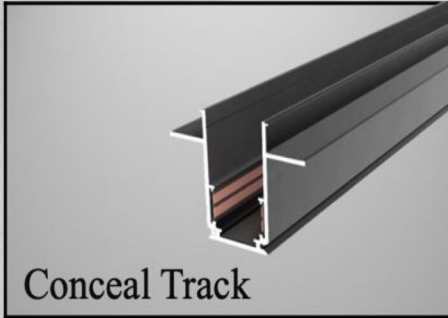

MAGNETIC PROFILE CONCEALED TRACKS / SURFACE TRACKS DRIVERS / JOINTERS / ACCESSORIES

JAYAKUMAR PALANI

+91 98844 44096

11/15, 16th Street,
Shantham Colony,
Anna Nagar West Extn.,
Chennai - 600 101

jayakumar@artesoillumination.com
artesoillumination2020@gmail.com