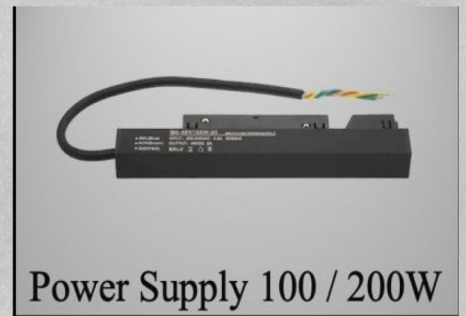

MAGNETIC PROFILE CONCEALED TRACKS / SURFACE TRACKS DRIVERS / JOINTERS / ACCESSORIES

JAYAKUMAR PALANI

+91 98844 44096

11/15, 16th Street,
Shantham Colony,
Anna Nagar West Extn.,
Chennai - 600 101

jayakumar@artesoillumination.com
artesoillumination2020@gmail.com