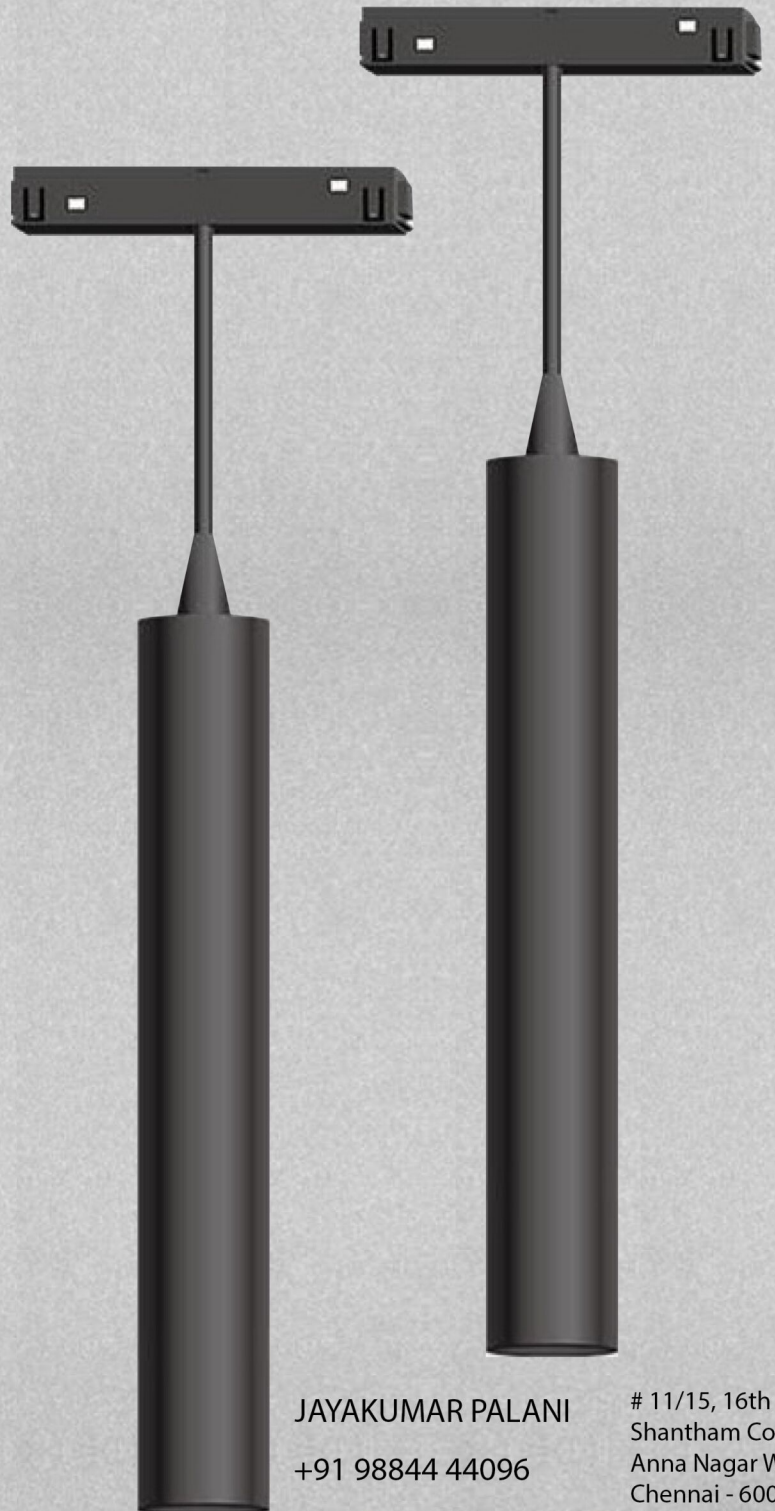

MAGNETIC COB HANGING LIGHT

06W HNG 06W

Output Power: 06W
Voltage:DC48V
LED Brand: Osram chip
Size(MM):Φ48*H105mm
Housing:Matt black
Material :Aluminum alloy

12W HNG 12W

Output Power: 12W
Voltage:DC48V
LED Brand: Osram chip
Size(MM):Φ58*H155mm
Housing:Matt black
Material :Aluminum alloy

18W HNG 18W

Output Power: 18W
Voltage:DC48V
LED Brand: Osram chip
Size(MM):Φ58*H155mm
Housing:Matt black
Material :Aluminum alloy

AVAILABLE IN
SINGLE CCT - 3000K / 4000K / 6500K
3 IN 1 DIMMABLE & TUNABLE

JAYAKUMAR PALANI

+91 98844 44096

jayakumar@artesoillumination.com
artesoillumination2020@gmail.com

11/15, 16th Street,
Shantham Colony,
Anna Nagar West Extn.,
Chennai - 600 101