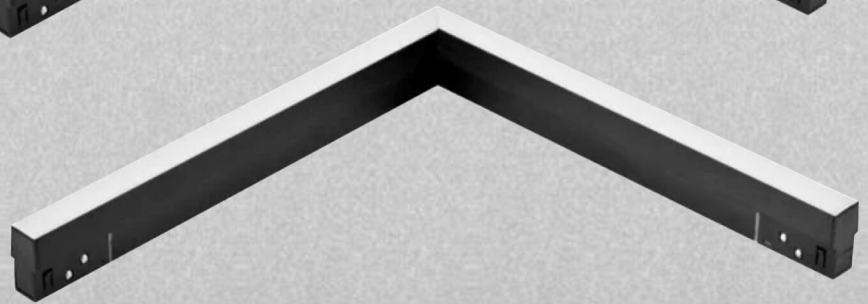

MAGNETIC PROFILE CORNER LIGHT

10W CRNR 10W

Output Power:10W
Voltage:DC48V
LED Brand: Osram chip
Size(MM): L150*W22*H25MM
Housing:Matt black
Material :Aluminum alloy

20W CRNR 20W

Output Power:20W
Voltage:DC48V
LED Brand: Osram chip
Size(MM): L320*W22*H25MM
Housing:Matt black
Material :Aluminum alloy

AVAILABLE IN
SINGLE CCT - 3000K / 4000K / 6500K
3 IN 1 DIMMABLE & TUNABLE

JAYAKUMAR PALANI

+91 98844 44096

11/15, 16th Street,
Shantham Colony,
Anna Nagar West Extn.,
Chennai - 600 101

jayakumar@artesoillumination.com
artesoillumination2020@gmail.com