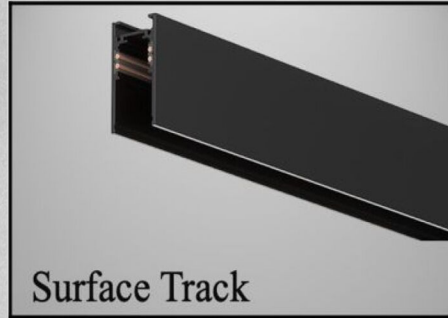

MAGNETIC PROFILE CONCEALED TRACKS / SURFACE TRACKS DRIVERS / JOINTERS / ACCESSORIES

JAYAKUMAR PALANI

+91 98844 44096

11/15, 16th Street,
Shantham Colony,
Anna Nagar West Extn.,
Chennai - 600 101

jayakumar@artesoillumination.com
artesoillumination2020@gmail.com