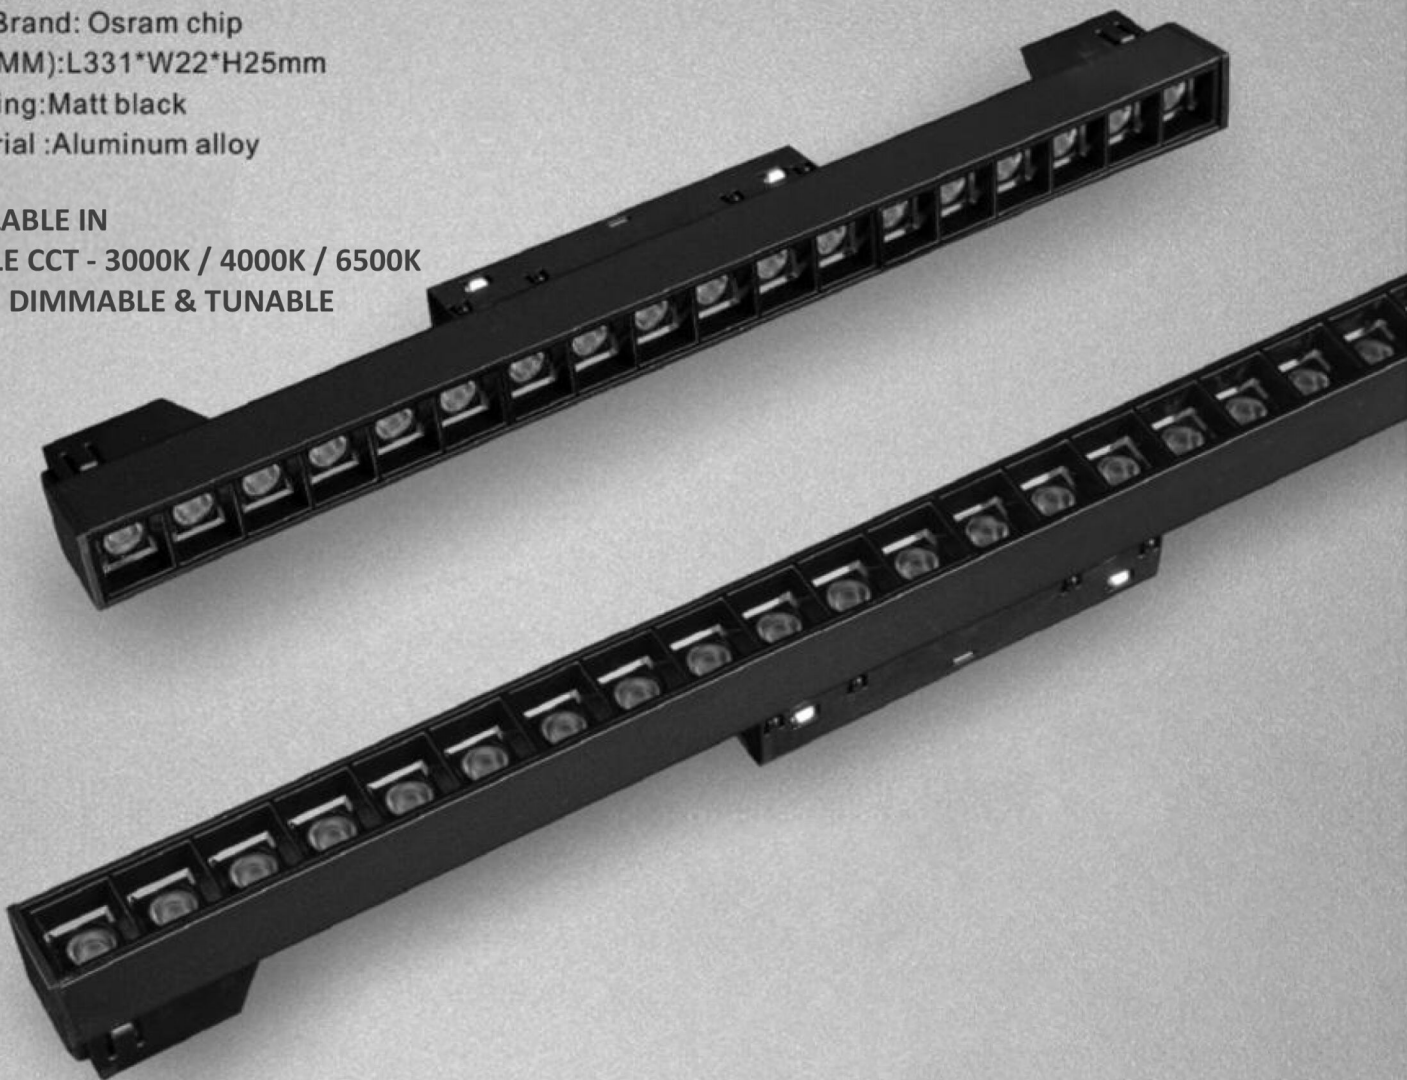

6W

GRL 06W

Output Power:6W

Voltage:DC48V

LED Brand: Osram chip

Size(MM):L115*W22*H25mm

Housing:Matt black

Material :Aluminum alloy

12W

GRL 12W

Output Power:12W

Voltage:DC48V

LED Brand: Osram chip

Size(MM):L223*W22*H25mm

Housing:Matt black

Material :Aluminum alloy

18W

GRL 18W

Output Power:18W

Voltage:DC48V

LED Brand: Osram chip

Size(MM):L331*W22*H25mm

Housing:Matt black

Material :Aluminum alloy

AVAILABLE IN

SINGLE CCT - 3000K / 4000K / 6500K

3 IN 1 DIMMABLE & TUNABLE

MAGNETIC COB LAZER

GRILLE LIGHT