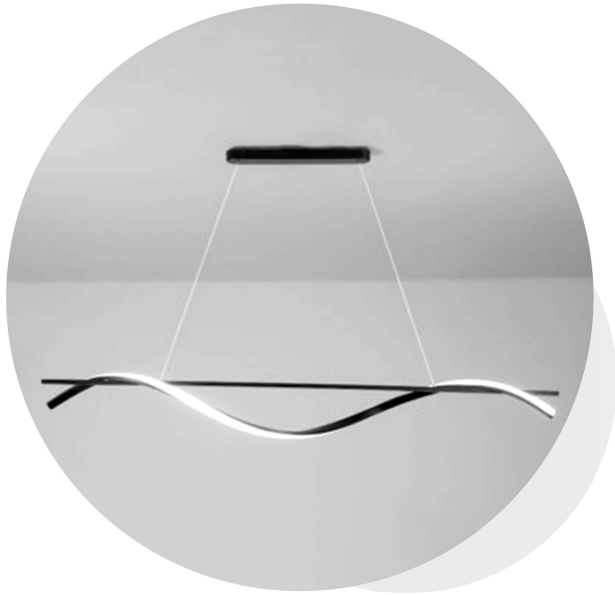

### Y-4012

- ▶ Art Line Pendant Light
- ▶ Size 1200 mm

**Custom Size Available**

### Y-4013

- ▶ Dual Spiral Pendant Light
- ▶ Size 1200 mm