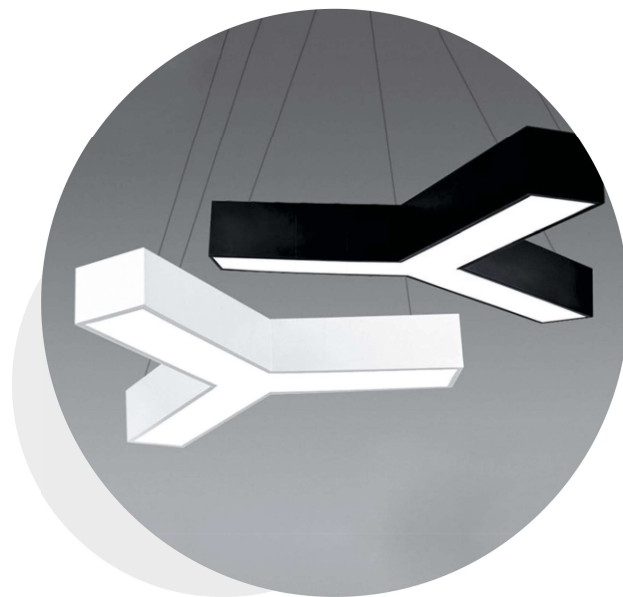

Y-4034

- Y-Shape Pendant Light
- Size 600X450X300