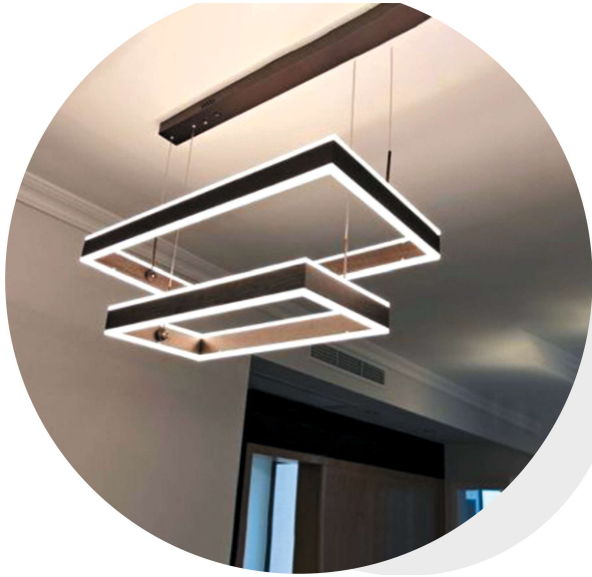

Y-4037

- Square Chandelier Light
- Size 300/450/600 mm

Y-4038

- 2-Rectangler Pendant LED Light
- Size 600X450 mm

Y-4039

- Rectangular Chandelier Light
- Size 600X600 mm

Y-4040

- Dualside Rectangler Chandelier
- Size 600/400 mm