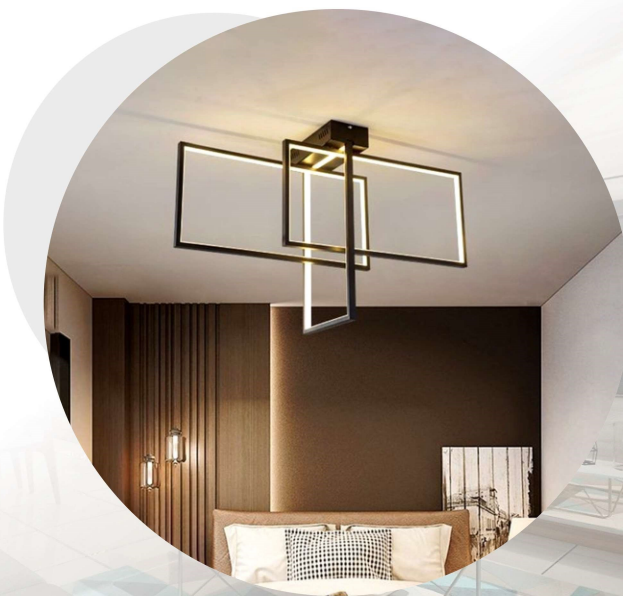

Y-3015

- Downside Rectangular Light
- Size 600X600 mm

Y-3016

- Inside Rectangular Ceiling Light
- Size 600X300 mm