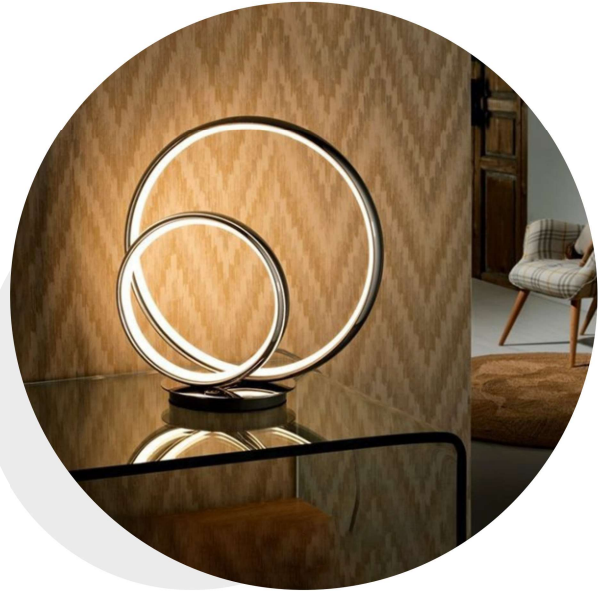

## Y-1008

- ▶ Modern LED Table Lamp
- ▶ Size 300X450 mm

**Custom Size Available**

**Y-1009**

- ▶ Inside Ring Table Lamp
- ▶ Size 300 mm

**Y-1010**

- ▶ Dual Ring Table Lamp
- ▶ Size 300/450 mm

**Y-1011**