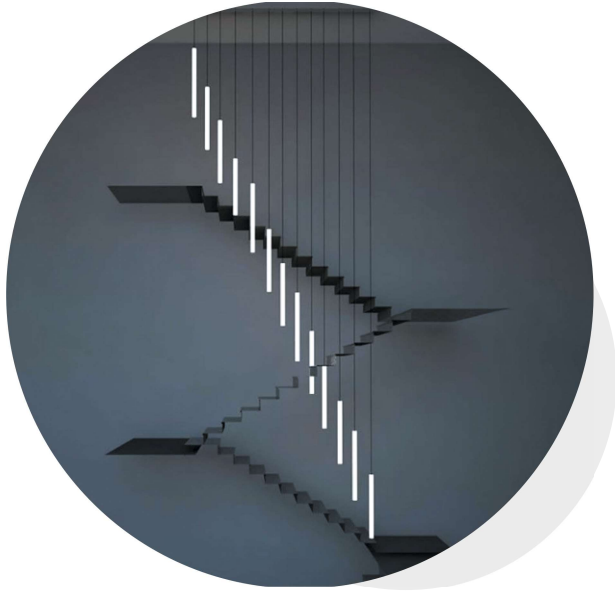

Y-4029

- Hexagon Chandelier Light
- Size 600/450/300 mm

Y-4030

- Modern Pendant LED Light
- Size 1200X2000 mm

Y-4031

- Linear Chandelier Light
- Size 600X600 mm

Y-4032

- Square Donut Pendant Light
- Size 600/450/300 mm