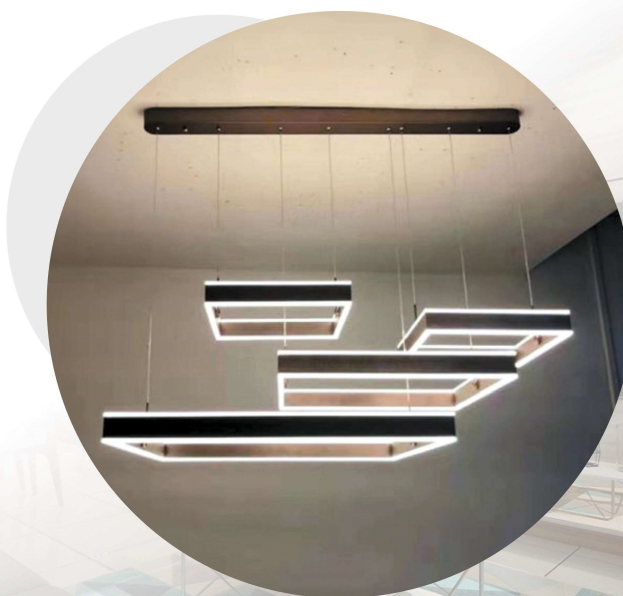

Y-4036

- 4-Square Chandelier Light
- Size 600/450/300/300 mm