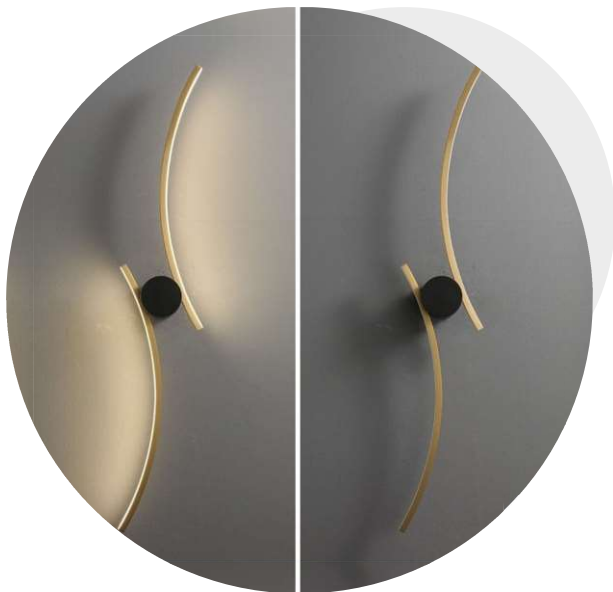

Y-2001

- Spiral Wall Lamp
- Size 150X600 mm

Y-2002

- Spiral Wall Lamp
- Size 300X450 mm

Y-2003

- Dual-Acro LED Wall Lamp
- Size 300X600 mm

Y-2004

- Round LED Wall Lamp
- Size 600 mm

Custom Size Available