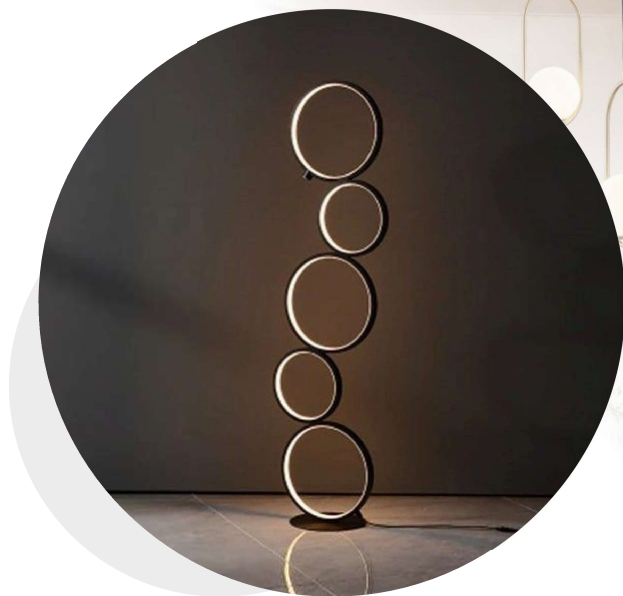

Y-0013

- LED Ring Floor Lamp
- Size 300X1200 mm

Y-0014

- Vertical Rings Floor Lamp
- Size 300X1200 mm