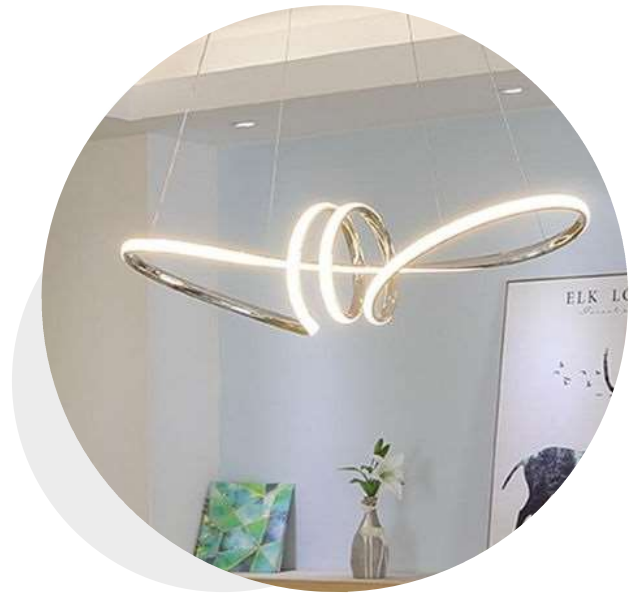

Y-4074

- Modern Chandelier Light
- Size 1200X300 mm

Y-4075

- Spiral Modern LED Light
- Size 300X600 mm