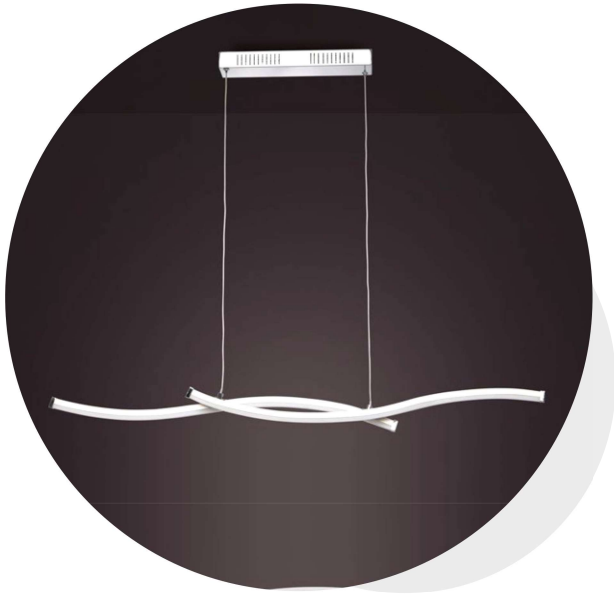

Y-4005

- Modern Pendant LED Light
- Size 1200 mm

Y-4006

- Spiral Pendant Light
- Size 1200 mm

Y-4007

- Dual Spiral Pendant Light
- Size 1200 mm

Y-4008

- Dual Curve Pendant Light
- Size 1200 mm