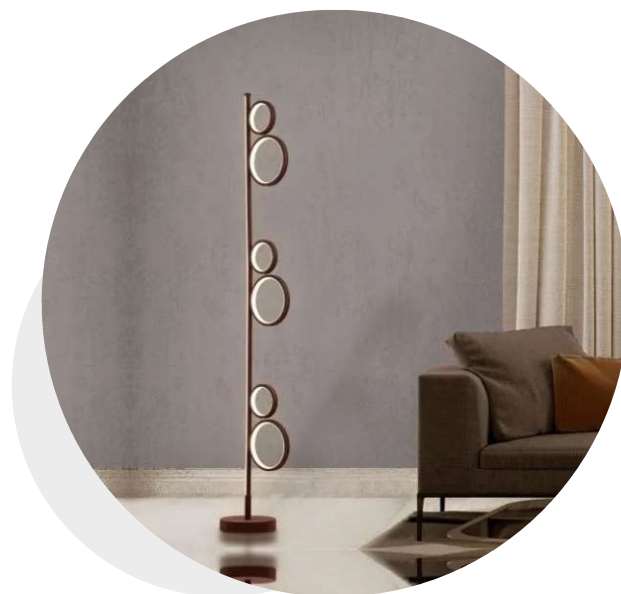

Y-0001

- LED Floor Lamp
- Size 1200 mm

Y-0002

- LED Ring-Line Floor Lamp
- Size 450X1200 mm

Y-0003

- Vertical LED Floor Lamp
- Size 300X1200 mm