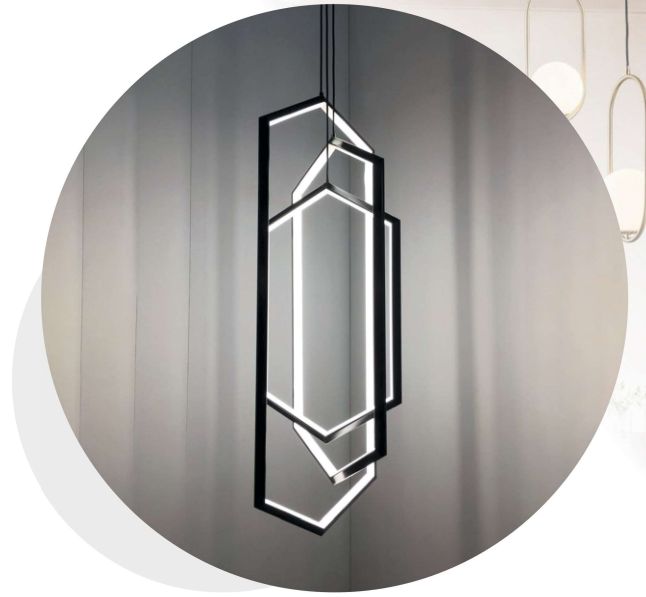

Y-4029

- Hexagon Chandelier Light
- Size 600/450/300 mm

Y-4030

- Modern Pendant LED Light
- Size 1200X2000 mm