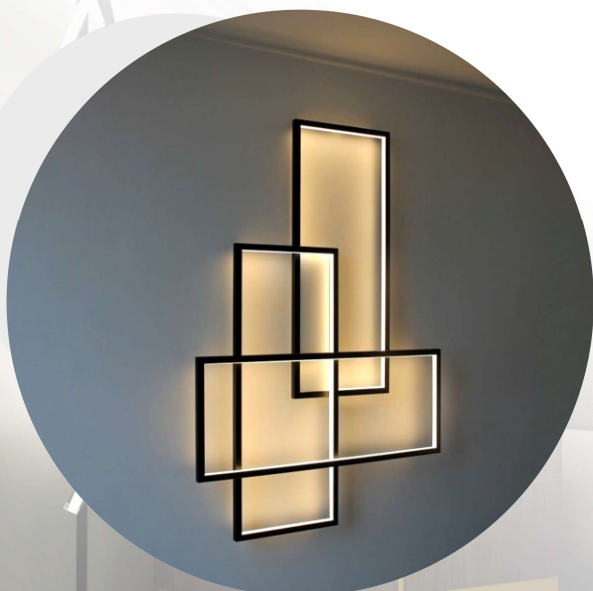

Y-2008

- Rectangler Wall Lamp
- Size 600X600 mm