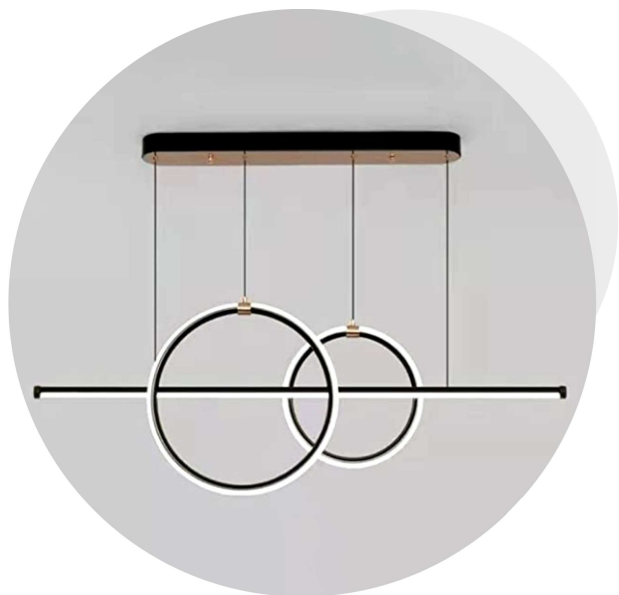

Y-4017

- Modern LED Pendant Light
- Size 1200 mm

Y-4018

- Ring-Line Pendant Light
- Size 1200X300 mm

Y-4019

- Ring-Line Pendant Light
- Size 1200X450 mm

Y-4020

- Ring-Line Pendant Light
- Size 1200 mm