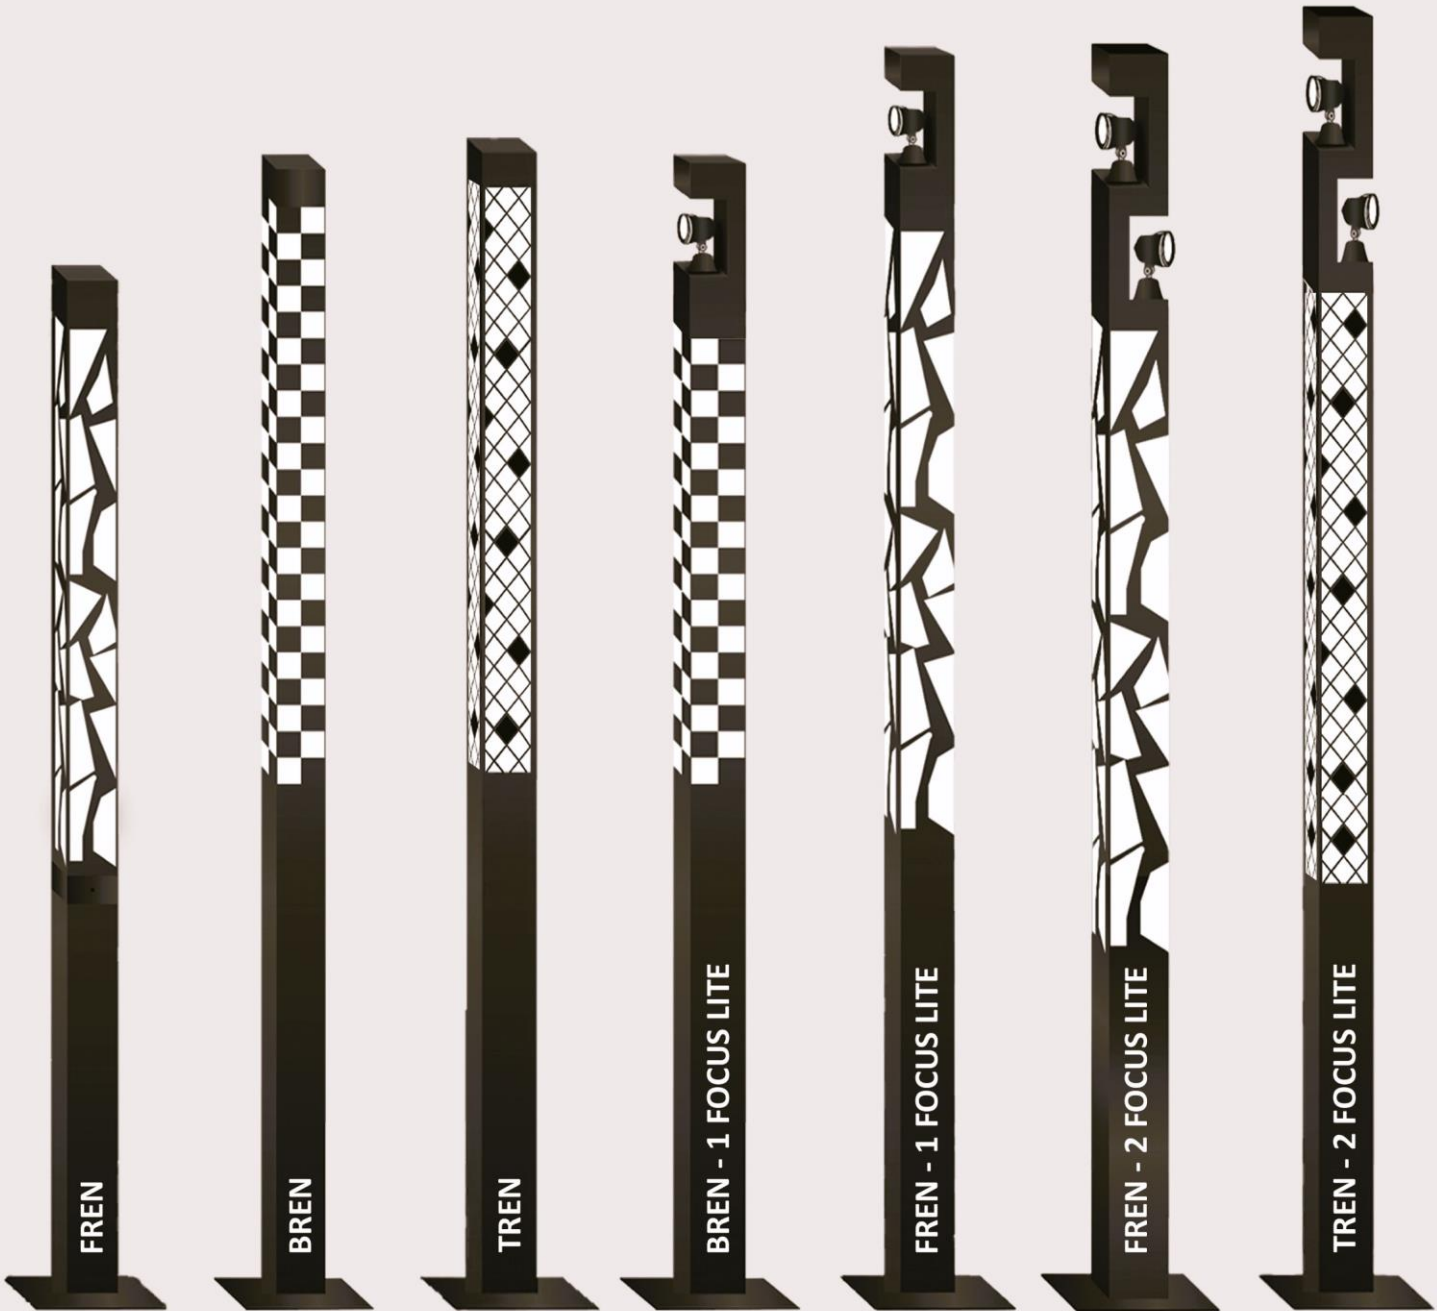

CRELLI			CRELLI - (1 FOCUS LITE)			CRELLI - (2 FOCUS LITE)		
Cat No	Height (mm)	Watts	Cat No	Height (mm)	Watts	Cat No	Height (mm)	Watts
CCLA	3000	45	CCLA1	3300	45	CCLA2	3600	45
CCLB	3600	60	CCLB1	3900	60	CCLB2	4200	60
CCLC	4200	75	CCLC1	4500	75	CCLC2	4800	75