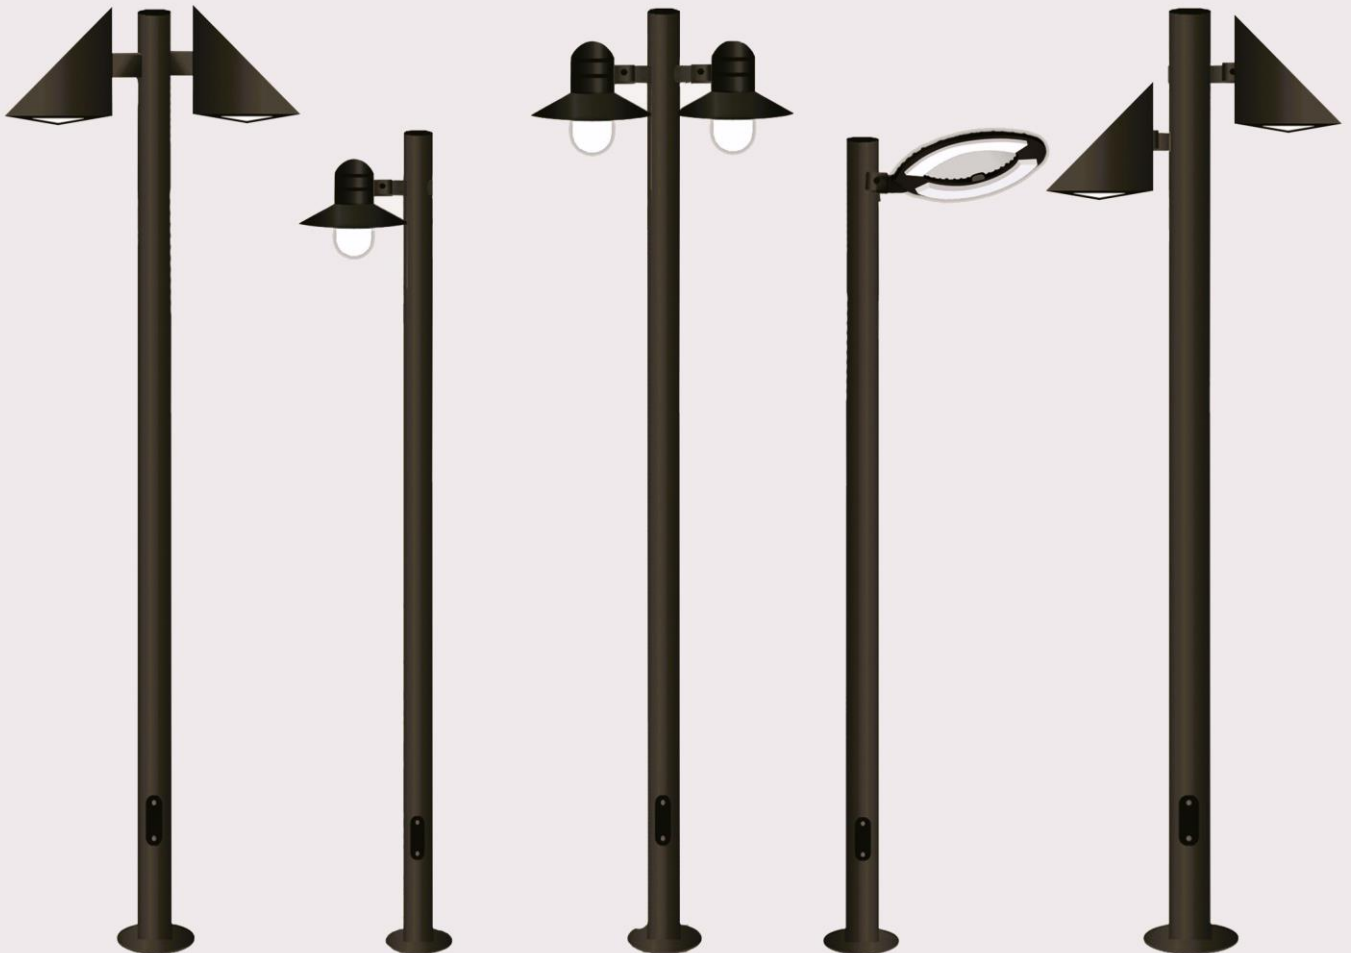

PRISTINE

Cat No	Watts	Pole Dimension (mm)	Fixture Dimension (mm)	SA	DA	AS
RPRIS01	30W	100 x 3600	300 D x 375 W x 450 H	✓	✓	-
RPRIS02	45W	100 x 4500	300 D x 375 W x 450 H	✓	✓	✓