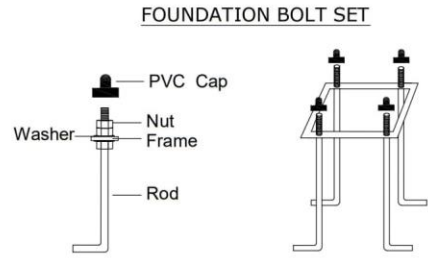

Foundation (J) Bolts Details			
Foundation dimension	1 Set included	Discounted price - MS	Discounted price - GI
M16x300long	Bolt - 4nos	425	525
M16x500long	Nut - 12nos	525	675
M16x600long	Washer - 8nos	625	775
M20x500long	Pvc cap - 4nos	850	975
M20x600long	Template - 1no (10:1)	975	1125
M20x750long		1125	1375

JUNCTION BOX

6A MCB, connectors, cable & 20KV Surge - (3mtr to 4mtr) - 525/-
6A MCB, connectors, cable & 20KV Surge - (5mtr tp 6mtr) - 650/-
6A MCB, connectors, cable & 20KV Surge - (7mtr tp 8mtr) - 775/-

* Above accessories prices are after discount

Terms & Condition

1. Our products pricelist is effective from 2024
2. GST @ 18% for Poles & Luminaires
3. Our prices are ex. works (Transportation / Shipment / Courier) as per actuals
4. Warranty - 1year
5. T-Lite reserves the rights to upgrade the product references / data / images dimensions without prior notice.
6. All or any disputes arising out shall be subject to Bangalore jurisdiction of courts.

Standard colours for Luminaires & Poles

SUZUKI Silver	RAL7035 Light Grey	RAL7037 Dusty Grey	RAL7024 Graphite Grey	RAL7021 Black Grey	RAL9005 Black

Powered by

LED

DRIVER

OPTICS