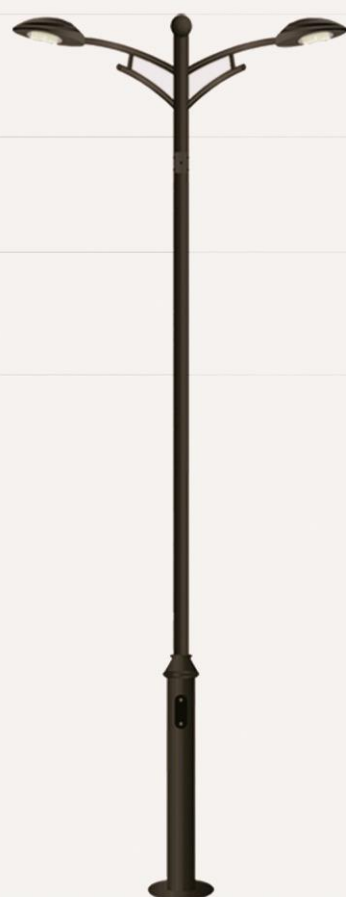

STREET LIGHT POLE

Pipe Size	Height		Single	Double
	Feet	mm		
139/88.9	16.5'	5000	✓	✓
	20'	6000	✓	✓
	23'	7000	✓	✓
	26'	8000	✓	✓