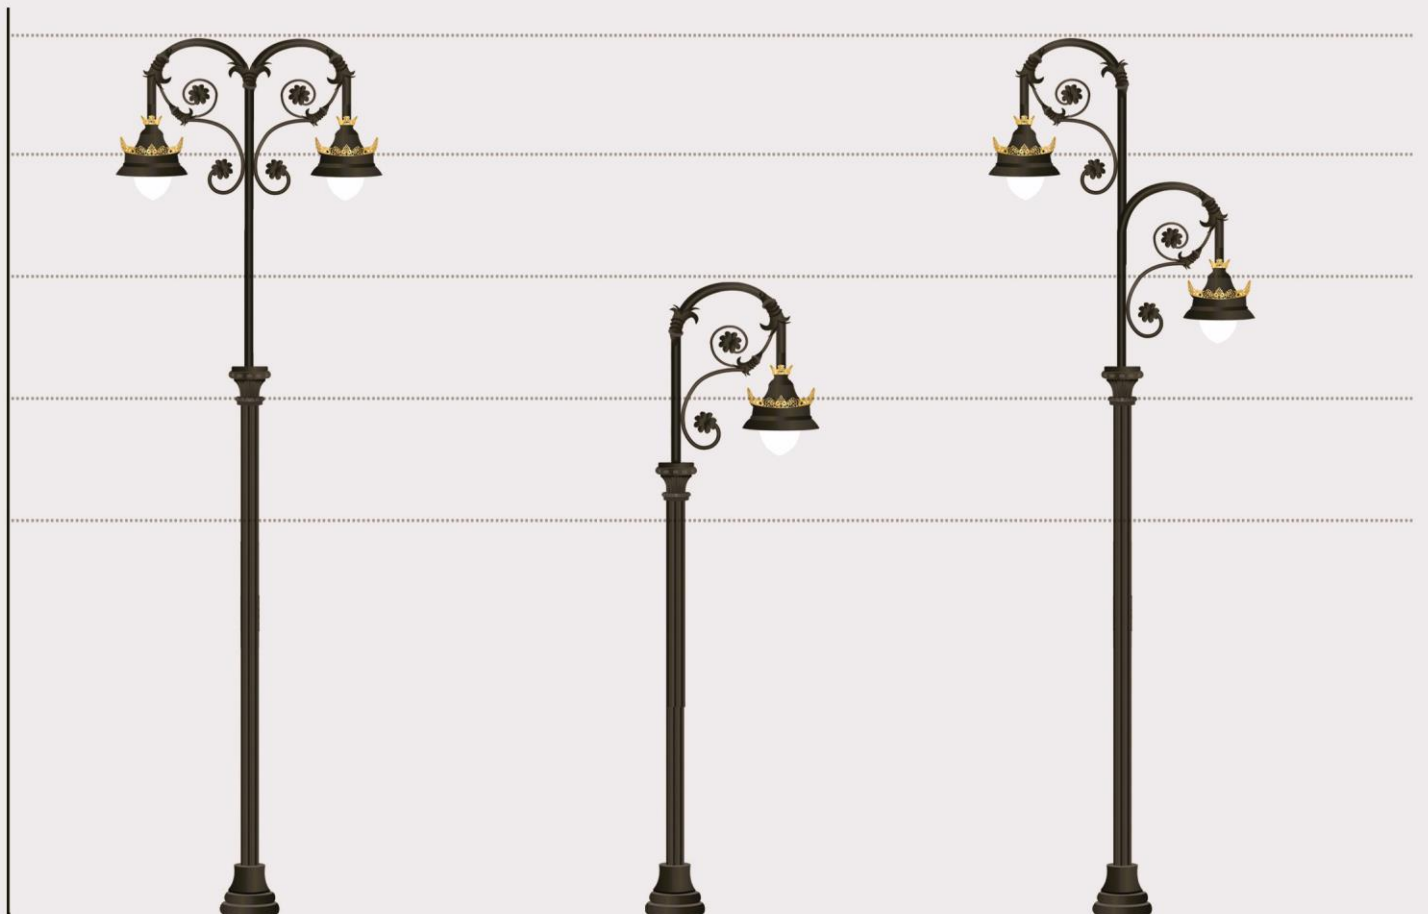

MALENO DRIVEWAY

MELANO POLES

Cat No	Height	SA	DA	AA
ADW1M	3.6 MTR	✓	✓	-
ADW2M	4.5 MTR	✓	✓	✓
ADW3M	5 MTR	✓	✓	✓